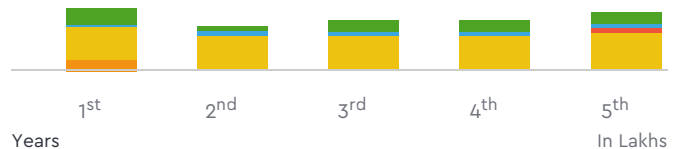

What We Have For You?

TVS Victor 110cc 2017

Make	TVS	Model	Victor
Year	2017	Trim	110CC
KM Driven	48000 Kms	Color	Generous Grey
Fuel Type	Petrol	Transmission Type	Manual
Body Type	Commuter	Price	Rs. 35000
Condition	Used	Ownership Type	N/A
Location	Delhi	Registration State	N/A
Ownership Count	First Owner	DLID	1421946989

Full Circle Trust Score

6.4

5.9

Transparency

7.8

Seller

4

Health

8.6

Pricing

₹ 21,656.00 - ₹ 22,996.00

Automobile from individual in good condition is valued

Total Cost of Ownership

Benchmark Price For Used Vehicle

₹ 32.79

₹ 25

₹ 27.64

₹ 28.26

₹ 31.2

₹ 1,44,896.00

For 5 Years

Insurance

Fuel

Try Change

Service

Depreciation