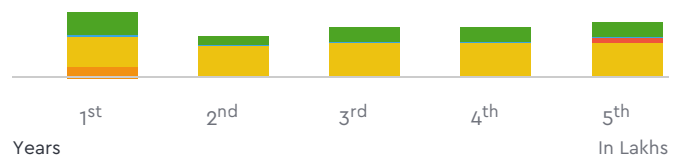

What We Have For You?

Hero Splendor Plus 100cc 2018

Make	Hero	Model	Splendor Plus
Year	2018	Trim	100CC
KM Driven	36000 Kms	Color	Black
Fuel Type	Petrol	Transmission Type	Manual
Body Type	Commuter	Price	Rs. 43000
Condition	Used	Ownership Type	Owned
Location	Gurgaon	Registration State	N/A
Ownership Count	First Owner	DLID	1421939230

Full Circle Trust Score **6.7**

6.3

Transparency

4

Health

7.8

Seller

9.4

Pricing

₹ 41,921.00 - ₹ 44,515.00

Automobile from individual in good condition is valued

Total Cost of Ownership

Benchmark Price For Used Vehicle

₹ 34.39

₹ 23.84

₹ 27.33

₹ 27.84

₹ 30.78

₹ 1,44,176.00

For 5 Years

Insurance

Try Change

Depreciation

Fuel

Service