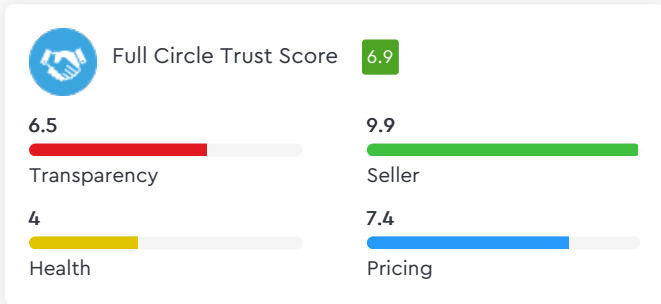

Droom's Automobile Report

droom.in

India's Most Trusted Motorplace

What We Have For You?

Hero Glamour Fi 125cc 2018

Make	Hero	Model	Glamour Fi
Year	2018	Trim	125CC
KM Driven	29800 Kms	Color	Black
Fuel Type	Petrol	Transmission Type	Manual
Body Type	Commuter	Price	Rs. 58347
Condition	Used	Ownership Type	Owned
Location	Delhi	Registration State	N/A
Ownership Count	First Owner	DLID	1421924016

₹ 58,401.00 - ₹ 62,014.00

Automobile from individual in good condition is valued

Total Cost of Ownership

Vehicle Images

Hero Glamour Fi 125cc 2018

Hero Glamour Fi 125cc 2018

Instrumentation			
Clock	N/A	Low Fuel Level Warning	Yes
Digital	Yes		

Hero Glamour Fi 125cc 2018

Brake System

Front Brake Type	Disc	Rear Brake Type	Drum
------------------	------	-----------------	------

Dimensions

Wheel Base	1265 mm	Overall Width	735 mm
Overall Length	2005 mm	Overall Height	1070 mm
Ground Clearance	150 mm	Boot Space (Liters)	N/A
Kerb Weight (Kgs)	122	Seat Height (mm)	793