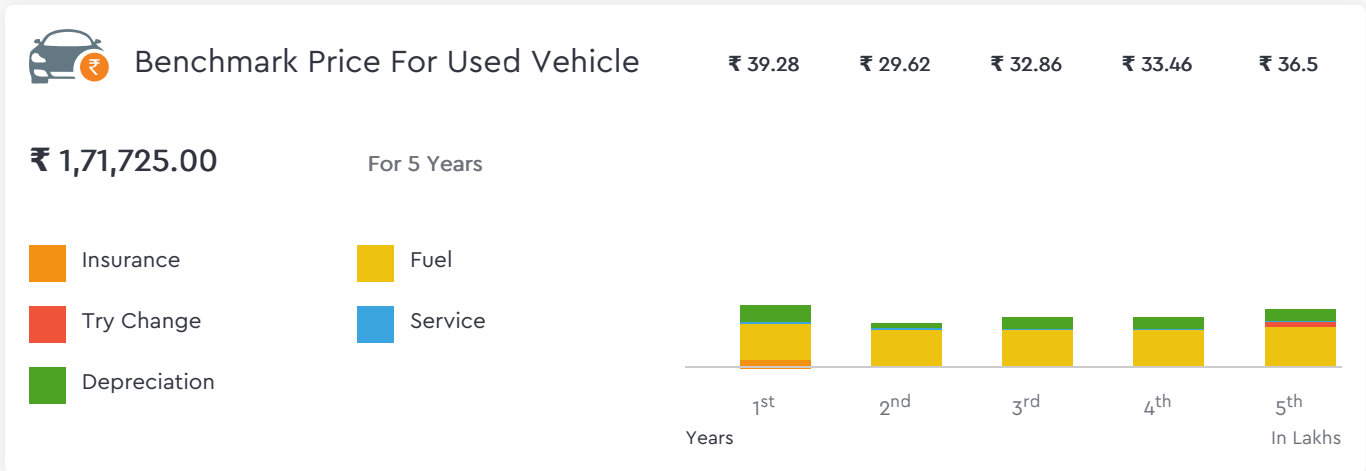

Droom's Automobile Report

droom.in

India's Most Trusted Motorplace

What We Have For You?

Hero Glamour Fi 125cc 2018

Make	Hero	Model	Glamour Fi
Year	2018	Trim	125CC
KM Driven	29800 Kms	Color	Black
Fuel Type	Petrol	Transmission Type	Manual
Body Type	Commuter	Price	Rs. 58347
Condition	Used	Ownership Type	Owned
Location	Delhi	Registration State	N/A
Ownership Count	First Owner	DLID	1421924016

₹ 58,401.00 - ₹ 62,014.00

Automobile from individual in good condition is valued

Total Cost of Ownership

Vehicle Images

Hero Glamour Fi 125cc 2018

Hero Glamour Fi 125cc 2018

Instrumentation			
Clock	N/A	Low Fuel Level Warning	Yes
Digital	Yes		

Hero Glamour Fi 125cc 2018

Brake System

Front Brake Type	Disc	Rear Brake Type	Drum
------------------	------	-----------------	------

Dimensions

Wheel Base	1265 mm	Overall Width	735 mm
Overall Length	2005 mm	Overall Height	1070 mm
Ground Clearance	150 mm	Boot Space (Liters)	N/A
Kerb Weight (Kgs)	122	Seat Height (mm)	793

Hero Glamour Fi 125cc 2018

Transmission			
Number of Gears	4	Drivetrain	Chain Drive
Clutch Type	Multiplate wet		

Wheels & Tyres			
Tyre Type	Data Not Available	Wheel size	18 Inches
Rear Tyre	3.00 x 18 - 52 P / 6 PR	Front Tyre	2.75 x 18 - 42 P / 4 PR
Steel Rims	Data Not Available		