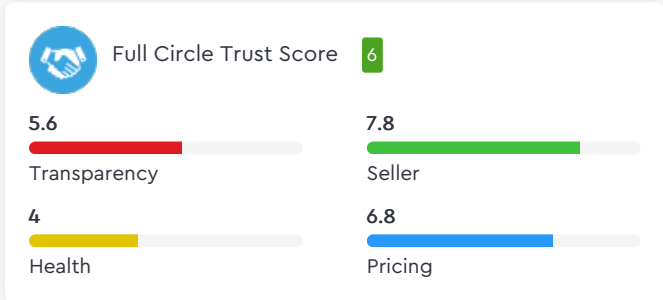

Droom's Automobile Report

droom.in

India's Most Trusted Motorplace

What We Have For You?

Hero Splendor Plus Kick Alloy 100cc 2018

Make	Hero	Model	Splendor Plus
Year	2018	Trim	KICK ALLOY 100CC
KM Driven	48000 Kms	Color	Black
Fuel Type	Petrol	Transmission Type	Manual
Body Type	Commuter	Price	Rs. 58000
Condition	Used	Ownership Type	N/A
Location	Delhi	Registration State	N/A
Ownership Count	First Owner	DLID	1421916698