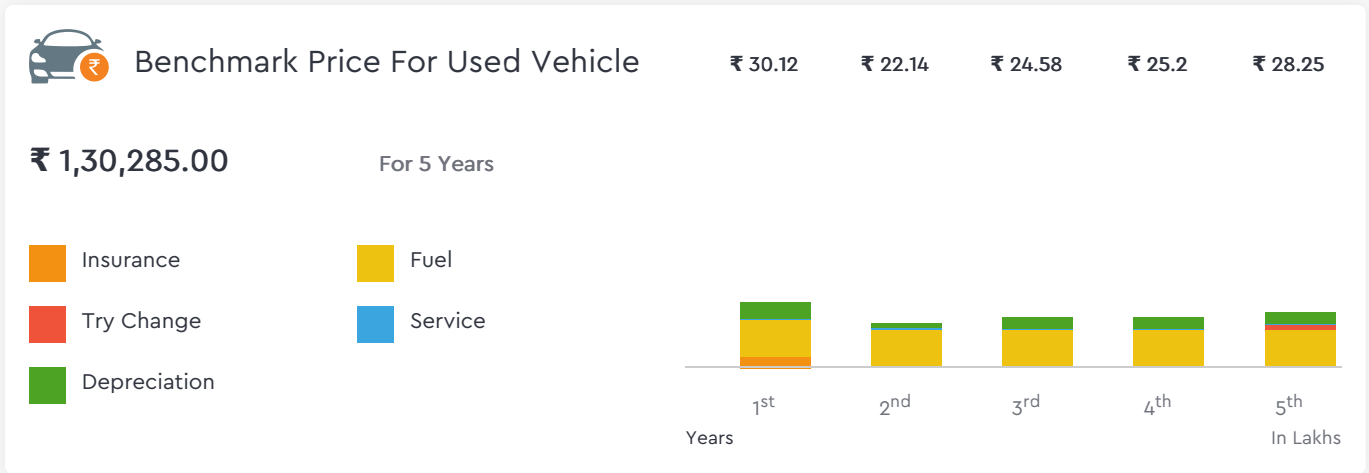

Droom's Automobile Report

droom.in

India's Most Trusted Motorplace

What We Have For You?

Hero Splendor Plus Kick Alloy 100cc 2018

Make	Hero	Model	Splendor Plus
Year	2018	Trim	KICK ALLOY 100CC
KM Driven	48000 Kms	Color	Black
Fuel Type	Petrol	Transmission Type	Manual
Body Type	Commuter	Price	Rs. 58000
Condition	Used	Ownership Type	N/A
Location	Delhi	Registration State	N/A
Ownership Count	First Owner	DLID	1421916698

₹ 43,068.00 - ₹ 45,732.00

Automobile from **individual in good condition** is valued

Total Cost of Ownership

Vehicle Images

Hero Splendor Plus Kick Alloy 100cc 2018

Hero Splendor Plus Kick Alloy 100cc 2018

Dimensions

Wheel Base	1265 mm	Overall Width	735 mm
Overall Length	2005 mm	Overall Height	1070 mm
Ground Clearance	150 mm	Boot Space (Liters)	-
Kerb Weight (Kgs)	112	Seat Height (mm)	785

Engine

Engine Displacement (cc)	100 cc	Mileage	75 Kmpl
Engine Type	Air cooled, 4 - stroke single cylinder OHC	Number of Cylinders	1
Valves per Cylinder	2	Valve Configuration/Cam Type	SOHC
Fuel Supply System	Electronic Fuel Injection	Maximum Power	8.20 bhp @ 8,000 rpm
Maximum Torque	8.05 Nm @ 5,000 rpm		

Transmission			
Number of Gears	4	Drivetrain	Chain Drive
Clutch Type	Multiplate wet		

Wheels & Tyres			
Tyre Type	Data Not Available	Wheel size	18 Inches
Rear Tyre	3.00 x 18 - 52 P/ 6 PR	Front Tyre	2.75 x 18 - 42 P/ 4 PR
Alloy Wheel	Yes	Steel Rims	No
DLID	1421916698		