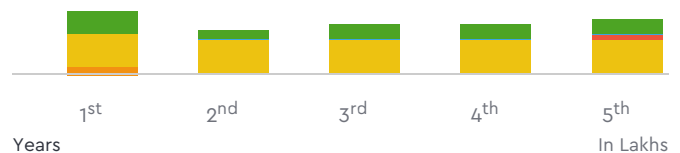

What We Have For You?

KTM Duke 200cc 2018

Make	KTM	Model	Duke
Year	2018	Trim	200CC
KM Driven	13800 Kms	Color	White
Fuel Type	Petrol	Transmission Type	Manual
Body Type	Sports	Price	Rs. 136000
Condition	Used	Ownership Type	Owned
Location	Mumbai	Registration State	N/A
Ownership Count	First Owner	DLID	1421916212

Full Circle Trust Score **6.1**

6.5

Transparency

4

Health

6.7

Seller

7.4

Pricing

₹ 1,39,554.00 - ₹ 1,48,186.00

Automobile from individual in good condition is valued

Total Cost of Ownership

Benchmark Price For Used Vehicle

₹ 70.22

₹ 50.44

₹ 57.7

₹ 58.26

₹ 64.45

₹ 3,01,054.00

For 5 Years

Insurance

Try Change

Depreciation

Fuel

Service