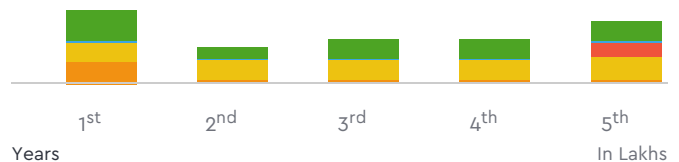

What We Have For You?

Bajaj Dominar 400 2019

Make	Bajaj	Model	Dominar
Year	2019	Trim	400
KM Driven	29700 Kms	Color	Black
Fuel Type	Petrol	Transmission Type	Manual
Body Type	Commuter	Price	Rs. 136000
Condition	Used	Ownership Type	Owned
Location	Mumbai	Registration State	N/A
Ownership Count	First Owner	DLID	1421916181

Full Circle Trust Score **6.1**

6.3

Transparency

4

Health

6.7

Seller

7.6

Pricing

₹ 1,35,142.00 - ₹ 1,43,502.00

Automobile from individual in good condition is valued

Total Cost of Ownership

Benchmark Price For Used Vehicle

₹ 56.35

₹ 29.77

₹ 36.79

₹ 38.48

₹ 48.26

₹ 2,09,647.00

For 5 Years

Insurance

Try Change

Depreciation

Fuel

Service