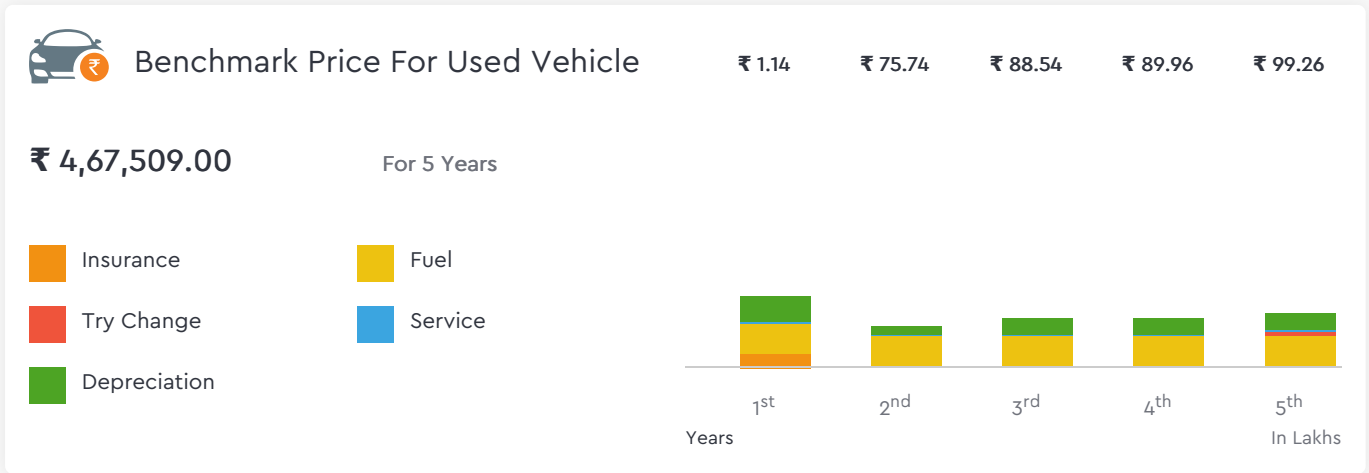

Droom's Automobile Report

droom.in

India's Most Trusted Motorplace

What We Have For You?

KTM Duke 390cc BS6 2021

Make	KTM	Model	Duke
Year	2021	Trim	390CC
KM Driven	35000 Kms	Color	Silver Metallic
Fuel Type	Petrol	Transmission Type	Manual
Body Type	Sports	Price	Rs. 265000
Condition	Used	Ownership Type	N/A
Location	Delhi	Registration State	N/A
Ownership Count	First Owner	DLID	1421909692

₹ 2,43,377.00 - ₹ 2,58,431.00

Automobile from individual in good condition is valued

Total Cost of Ownership

Vehicle Images

KTM Duke 390cc BS6 2021

KTM Duke 390cc BS6 2021

Instrumentation			
Clock	Digital	Low Fuel Level Warning	Yes
Instrument Console	Instrument Console		

KTM Duke 390cc BS6 2021

Brake System

Front Brake Type	Disc	Rear Brake Type	Disc
------------------	------	-----------------	------

Dimensions

Wheel Base	1357 mm	Overall Width	873 mm
Overall Length	2072 mm	Overall Height	1109 mm
Ground Clearance	175 mm	Boot Space (Liters)	N/A
Kerb Weight (Kgs)	159	Seat Height (mm)	818 mm

Engine

Engine Displacement (cc)	373.20 cc	Mileage	25 Kmpl
Engine Type	Single Cylinder, 4 Stroke, Liquid Cooled	Number of Cylinders	1
Valves per Cylinder	4	Valve Configuration/Cam Type	DOHC
Fuel Supply System	Fuel Injection	Maximum Power	42.90 bhp @ 9,000 rpm
Maximum Torque	37 Nm @ 7,000 rpm		