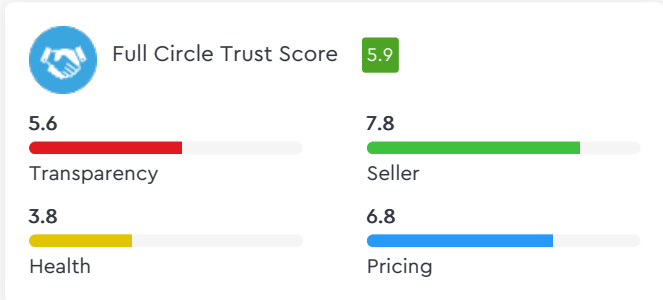

Droom's Automobile Report

droom.in

India's Most Trusted Motorplace

What We Have For You?

KTM Duke 390cc BS6 2021

Make	KTM	Model	Duke
Year	2021	Trim	390CC
KM Driven	35000 Kms	Color	Silver Metallic
Fuel Type	Petrol	Transmission Type	Manual
Body Type	Sports	Price	Rs. 265000
Condition	Used	Ownership Type	N/A
Location	Delhi	Registration State	N/A
Ownership Count	First Owner	DLID	1421909692

₹ 2,43,377.00 - ₹ 2,58,431.00

Automobile from individual in good condition is valued

Total Cost of Ownership

Vehicle Images

KTM Duke 390cc BS6 2021

KTM Duke 390cc BS6 2021

Instrumentation			
Clock	Digital	Low Fuel Level Warning	Yes
Instrument Console	Instrument Console		