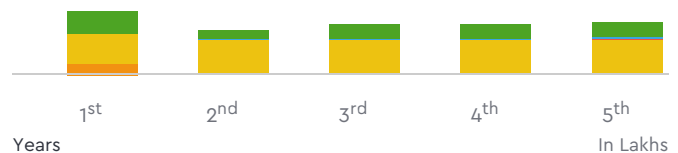

What We Have For You?

Jawa Standard 295CC 2020

Make	Jawa	Model	Standard
Year	2020	Trim	295CC
KM Driven	28000 Kms	Color	Halley's Teal
Fuel Type	Petrol	Transmission Type	Manual
Body Type	Cruiser	Price	Rs. 140000
Condition	Used	Ownership Type	N/A
Location	Delhi	Registration State	N/A
Ownership Count	First Owner	DLID	1421909682

Full Circle Trust Score **6.3**

5.6

Transparency

4

Health

7.8

Seller

8.4

Pricing

₹ 1,01,202.00 - ₹ 1,07,462.00

Automobile from individual in good condition is valued

Total Cost of Ownership

Benchmark Price For Used Vehicle

₹ 71.46

₹ 50.3

₹ 58.11

₹ 58.6

₹ 62.72

₹ 3,01,185.00

For 5 Years

Insurance

Try Change

Depreciation

Fuel

Service