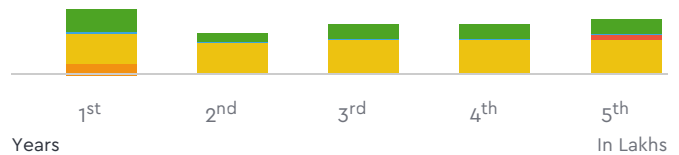

What We Have For You?

Honda SP125 Disc 2022

Make	Honda	Model	SP125
Year	2022	Trim	DISC
KM Driven	18500 Kms	Color	Striking Green
Fuel Type	Petrol	Transmission Type	Manual
Body Type	Commuter	Price	Rs. 82500
Condition	Used	Ownership Type	N/A
Location	Delhi	Registration State	N/A
Ownership Count	First Owner	DLID	1421907457

Full Circle Trust Score **6.3**

5.6

Transparency

3.8

Health

7.8

Seller

8.7

Pricing

₹ 75,030.00 - ₹ 79,672.00

Automobile from individual in good condition is valued

Total Cost of Ownership

Benchmark Price For Used Vehicle

₹ 38.59

₹ 26.76

₹ 30.79

₹ 31.26

₹ 34.47

₹ 1,61,854.00

For 5 Years

Insurance

Try Change

Depreciation

Fuel

Service