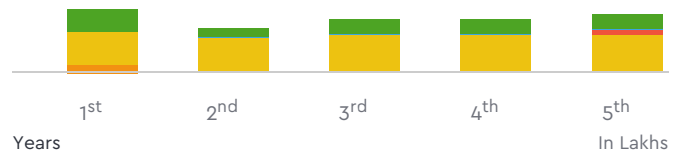

What We Have For You?

KTM Duke 125cc 2020

Make	KTM	Model	Duke
Year	2020	Trim	125CC
KM Driven	24112 Kms	Color	Orange
Fuel Type	Petrol	Transmission Type	Manual
Body Type	Commuter	Price	Rs. 125000
Condition	Used	Ownership Type	Owned
Location	Bangalore	Registration State	N/A
Ownership Count	First Owner	DLID	1421898622

Full Circle Trust Score **6.7**

6.5

Transparency

4

Health

7.8

Seller

9.2

Pricing

₹ 1,41,605.00 - ₹ 1,50,365.00

Automobile from individual in good condition is valued

Total Cost of Ownership

Benchmark Price For Used Vehicle

₹ 61.48

₹ 44.33

₹ 50.68

₹ 51.04

₹ 56.28

₹ 2,63,804.00

For 5 Years

Insurance

Try Change

Depreciation

Fuel

Service