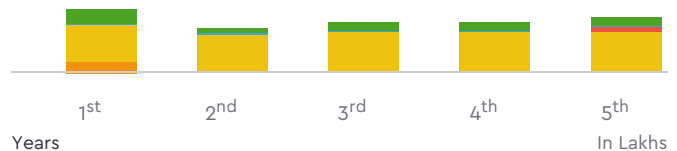

What We Have For You?

Hero Maestro 110cc 2016

Make	Hero	Model	Maestro
Year	2016	Trim	110CC
KM Driven	35000 Kms	Color	White
Fuel Type	Petrol	Transmission Type	Automatic
Body Type	Commuter	Price	Rs. 27000
Condition	Used	Ownership Type	Owned
Location	Gurgaon	Registration State	N/A
Ownership Count	First Owner	DLID	1421892125

Full Circle Trust Score

6.8

6.3

Transparency

4

Health

7.8

Seller

9.7

Pricing

₹ 29,963.00 - ₹ 31,817.00

Automobile from individual in good condition is valued

Total Cost of Ownership

Benchmark Price For Used Vehicle

₹ 32.09

₹ 24.2

₹ 26.59

₹ 27.25

₹ 29.86

₹ 1,39,989.00

For 5 Years

Insurance

Try Change

Depreciation

Fuel

Service