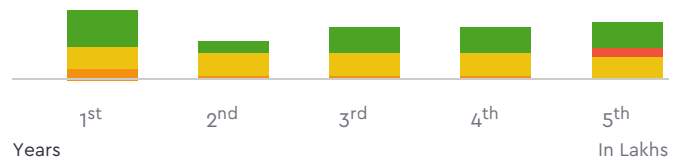

What We Have For You?

Hyundai Verna 1.4 CX VTVT MT 2014

Make	Hyundai	Model	Verna
Year	2014	Trim	1.4 CX VTVT MT
KM Driven	104521 Kms	Color	N/A
Fuel Type	Petrol	Transmission Type	Manual
Body Type	Sedan	Price	Rs. 112000
Condition	Used	Ownership Type	N/A
Location	Kolkata	Registration State	N/A
Ownership Count	First Owner	DLID	1421887000

Full Circle Trust Score **6.1**

4.4

Transparency

3.8

Health

7.9

Seller

9.1

Pricing

₹ 5,00,278.00 - ₹ 5,31,223.00

Automobile from individual in good condition is valued

Total Cost of Ownership

Benchmark Price For Used Vehicle

₹ 2.36

₹ 1.41

₹ 1.79

₹ 1.78

₹ 2

₹ 9,34,530.00

For 5 Years

Insurance

Fuel

Try Change

Service

Depreciation