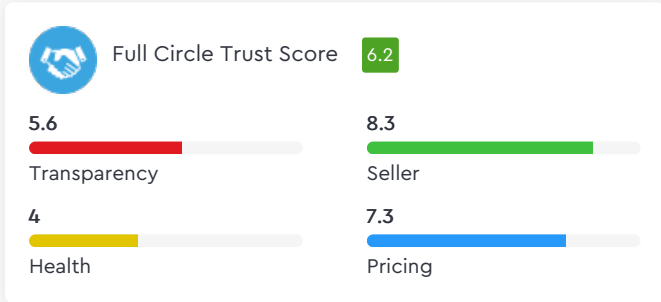

Droom's Automobile Report

droom.in

India's Most Trusted Motorplace

What We Have For You?

Royal Enfield Classic 350cc 2020

Make	Royal Enfield	Model	Classic
Year	2020	Trim	350CC
KM Driven	32000 Kms	Color	Black
Fuel Type	Petrol	Transmission Type	Manual
Body Type	Cruiser	Price	Rs. 165000
Condition	Used	Ownership Type	On Loan
Location	Delhi	Registration State	N/A
Ownership Count	First Owner	DLID	1421886377