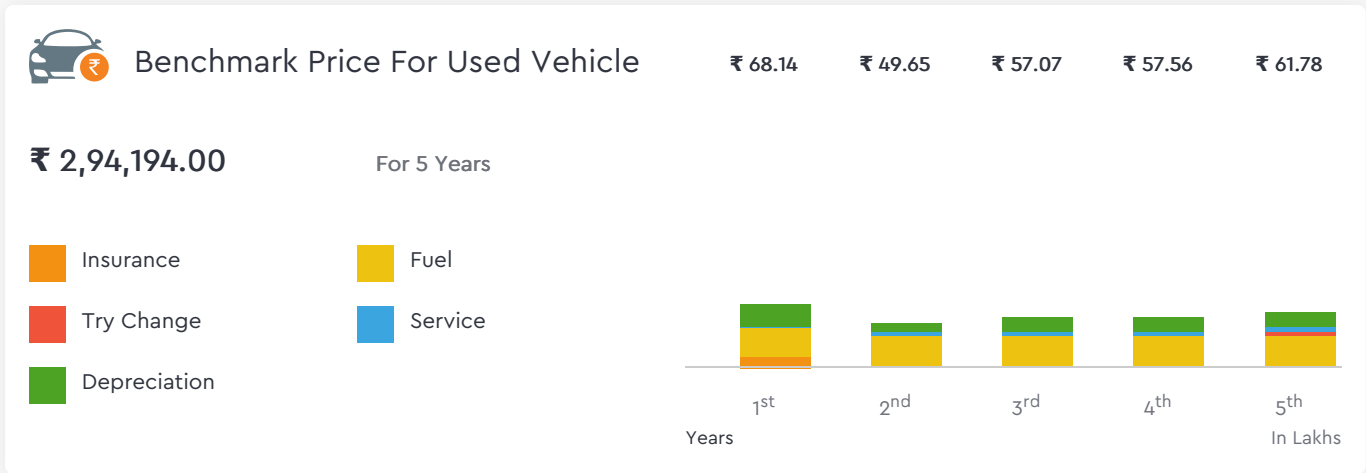

Droom's Automobile Report

droom.in

India's Most Trusted Motorplace

What We Have For You?

Royal Enfield Classic 350cc 2020

Make	Royal Enfield	Model	Classic
Year	2020	Trim	350CC
KM Driven	32000 Kms	Color	Black
Fuel Type	Petrol	Transmission Type	Manual
Body Type	Cruiser	Price	Rs. 165000
Condition	Used	Ownership Type	On Loan
Location	Delhi	Registration State	N/A
Ownership Count	First Owner	DLID	1421886377

₹ 1,43,366.00 - ₹ 1,52,234.00

Automobile from individual in good condition is valued

Total Cost of Ownership

Vehicle Images

Royal Enfield Classic 350cc 2020

Royal Enfield Classic 350cc 2020

Instrumentation			
Clock	N/A	Low Fuel Level Warning	Yes
Analog	Yes		

Dimensions

Wheel Base	1,370 mm	Overall Width	790 mm
Overall Length	2,180 mm	Overall Height	1,080 mm
Ground Clearance	135 mm	Boot Space (Liters)	-
Kerb Weight (Kgs)	195	Seat Height (mm)	800

Engine

Engine Displacement (cc)	346 cc	Mileage	35 kmpl
Engine Type	Single Cylinder 4 stroke Twinspark	Number of Cylinders	1
Valves per Cylinder	2	Valve Configuration/Cam Type	SOHC
Fuel Supply System	Carburetor	Maximum Power	19.80 bhp @ 5,250 rpm
Maximum Torque	28 Nm @ 4,000 rpm		

Royal Enfield Classic 350cc 2020

Transmission			
Number of Gears	5	Drivetrain	Chain Drive
Clutch Type	Wet, Multi-plate		

Wheels & Tyres			
Tyre Type	Data Not Available	Wheel size	19 Inches
Rear Tyre	110/90 x18	Front Tyre	90/90 x19
Steel Rims	Data Not Available		