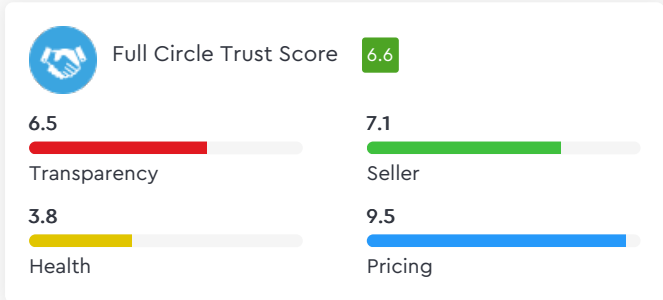

#### Royal Enfield Himalayan 410cc 2019

Make	Royal Enfield	Model	Himalayan
Year	2019	Trim	410CC
KM Driven	51500 Kms	Color	White
Fuel Type	Petrol	Transmission Type	Manual
Body Type	Off Road	Price	Rs. 155000
Condition	Used	Ownership Type	Owned
Location	Delhi	Registration State	N/A
Ownership Count	First Owner	DLID	<a href="#">1421880873</a>