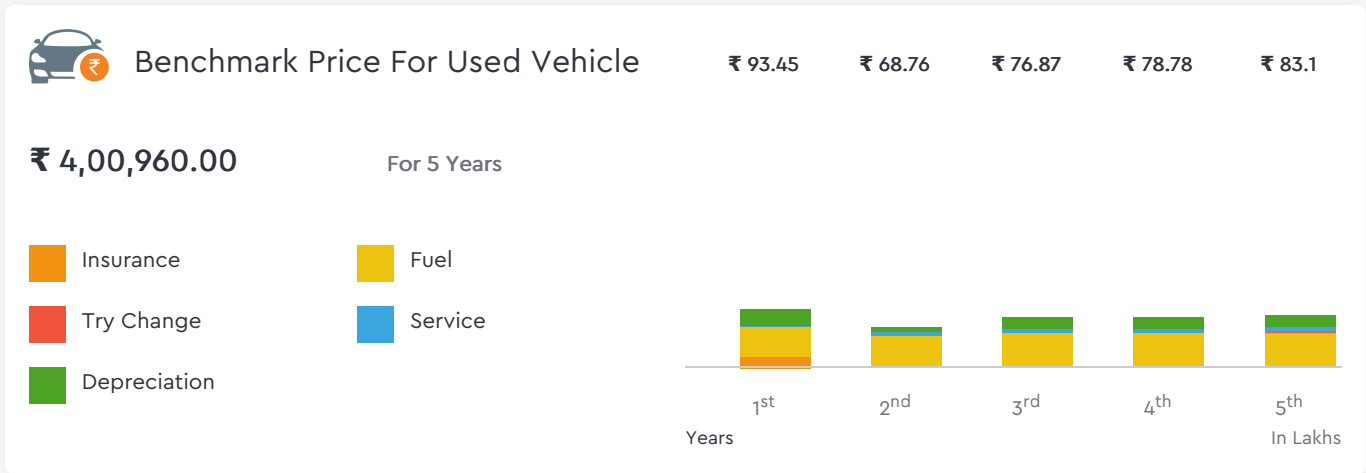

Total Cost of Ownership