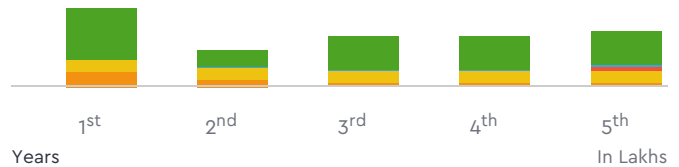

### Benchmark Price For Used Vehicle

₹ 4.01

₹ 1.96

₹ 2.73

₹ 2.73

₹ 2.96

**₹ 14,39,791.00**

For 5 Years

## Vehicle Images

MG Hector Sharp 2.0 Diesel 2019