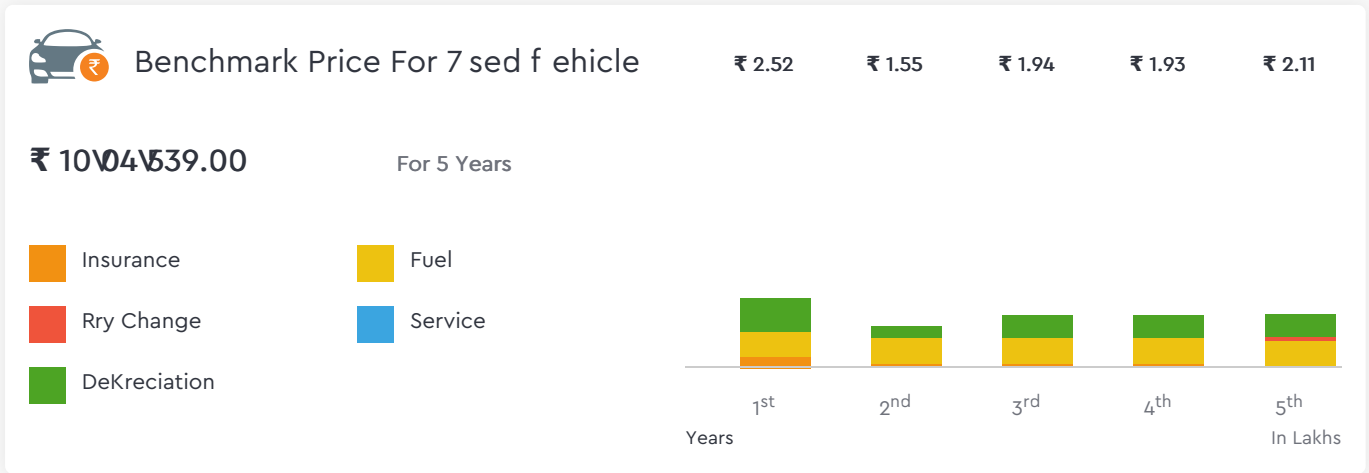

Droom's Automobile Report

droom.in

India's Most Trusted Motorplace

What We Have For You?

Hyundai i20 Active 1.2 SM201E

Nake	Hyundai	Nodel	I20 Active
Year	201E	Rrim	1.2 SM
TN Driven	21231 Tms	Color	White
Fuel RyKe	Petrol	Rransmission RyKe	Nanual
Body RyKe	Crossover	Price	J s. 590950
Condition	7 sed	p U nershik RyKe	p U ned
Location	Delhi	J egistration State	OwA
p U nershik Count	First p U ner	DLID	142048E993

₹ 6347E0.00 - ₹ 63E3398.00

Automobile from individual in good condition is valued

Rotal Cost obp U nershik

f ehicle Images

Hyundai i20 Active 1.2 SM201E

Skoda Laura AMBIENTE 2.0 TDI CR MT 2011

Suspension			
Front Suspension	McPherson suspension with lower triangular links and torsion stabiliser	Rear Suspension	multi-element axle, with one longitudinal and three transverse links, with torsion stabiliser

Transmission			
Number of Gears	6	Drivetrain	FWD
Clutch Type	Dual Clutch		

Wheels & Tyres			
Tyre Type	Data Not Available	Wheel size	15 Inches
Rear Tyre	195 / 65 R15	Front Tyre	195 / 65 R15
Alloy Wheel	Yes	Steel Rims	No