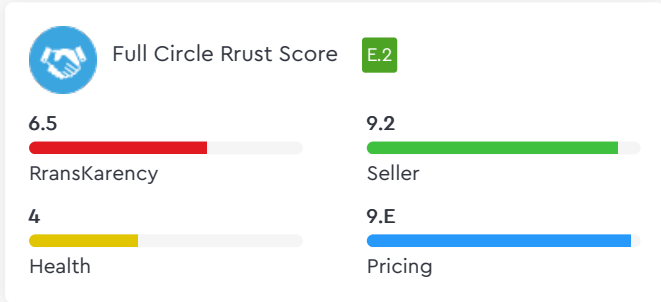

Droom's Automobile Report

droom.in

India's Most Trusted Motorplace

What We Have For You?

Hyundai i20 Active 1.2 SM201E

Nake	Hyundai	Nodel	I20 Active
Year	201E	Rrim	1.2 SM
TN Driven	21231 Tms	Color	White
Fuel RyKe	Petrol	Rransmission RyKe	Nanual
Body RyKe	Crossover	Price	J s. 590950
Condition	7 sed	p U nershik RyKe	p U ned
Location	Delhi	J egistration State	OwA
p U nershik Count	First p U ner	DLID	142048E993

₹ 6347E0.00 - ₹ 63E3398.00

Automobile from individual in good condition is valued

Rotal Cost obp U nershik

f ehicle Images

Hyundai i20 Active 1.2 SM201E

Skoda Laura AMBIENTE 2.0 TDI CR MT 2011

Suspension			
Front Suspension	McPherson suspension with lower triangular links and torsion stabiliser	Rear Suspension	multi-element axle, with one longitudinal and three transverse links, with torsion stabiliser