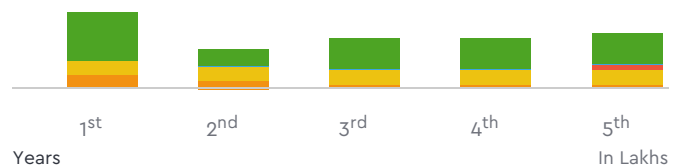

What We Have For You?

Volkswagen Vento 1.5 TDI Highline Plus AT 2018

Make	Volkswagen	Model	Vento
Year	2018	Trim	1.5 TDI HIGHLINE PLUS AT
KM Driven	73000 Kms		
Fuel Type	Diesel	Color	Silver
Body Type	Sedan	Transmission Type	Automatic
Condition	Used	Price	Rs. 780000
Location	Jaipur	Ownership Type	Owned
Ownership Count	First Owner	Registration State	N/A
		DLID	1421854200

Full Circle Trust Score

6.8

6.5

Transparency

7.9

Seller

3.6

Health

9.9

Pricing

₹ 10,76,343.00 - ₹ 11,42,921.00

Automobile from individual in good condition is valued

Total Cost of Ownership

Benchmark Price For Used Vehicle

₹ 3.29

₹ 1.71

₹ 2.35

₹ 2.31

₹ 2.5

₹ 12,16,620.00

For 5 Years

Insurance

Fuel

Try Change

Service

Depreciation