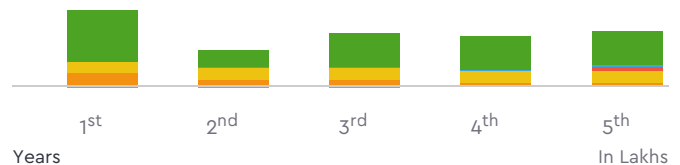

What We Have For You?

Toyota Fortuner 2.8 4x2 AT 2017

Make	Toyota	Model	Fortuner
Year	2017	Trim	2.8 4X2 AT
KM Driven	12685 Kms	Color	White
Fuel Type	Diesel	Transmission Type	Automatic
Body Type	SUV	Price	Rs. 3382000
Condition	Used	Ownership Type	Owned
Location	Bangalore	Registration State	N/A
Ownership Count	First Owner	DLID	1421845939

Full Circle Trust Score **7.2**

6.5

Transparency

4

Health

9.4

Seller

9.5

Pricing

₹ 33,15,385.00 - ₹ 35,20,461.00

Automobile from individual in good condition is valued

Total Cost of Ownership

Benchmark Price For Used Vehicle

₹ 6.91

₹ 3.46

₹ 4.83

₹ 4.77

₹ 5.24

₹ 25,20,898.00

For 5 Years

Insurance

Try Change

Depreciation

Fuel

Service