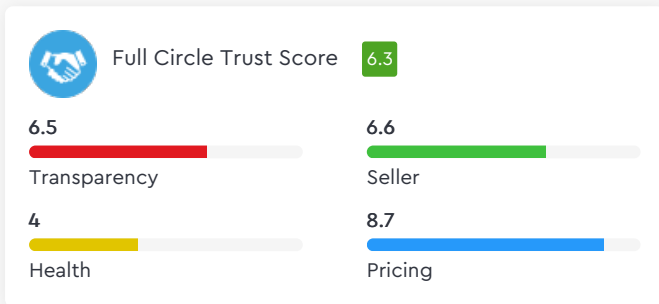

Droom's Automobile Report

droom.in

India's Most Trusted Motorplace

What We Have For You?

Bajaj Avenger Street 220 2016

Make	Bajaj	Model	Avenger
Year	2016	Trim	STREET 220
KM Driven	21670 Kms	Color	Black
Fuel Type	Petrol	Transmission Type	Manual
Body Type	Cruiser	Price	Rs. 52000
Condition	Used	Ownership Type	Owned
Location	Gurgaon	Registration State	N/A
Ownership Count	First Owner	DLID	1421839336