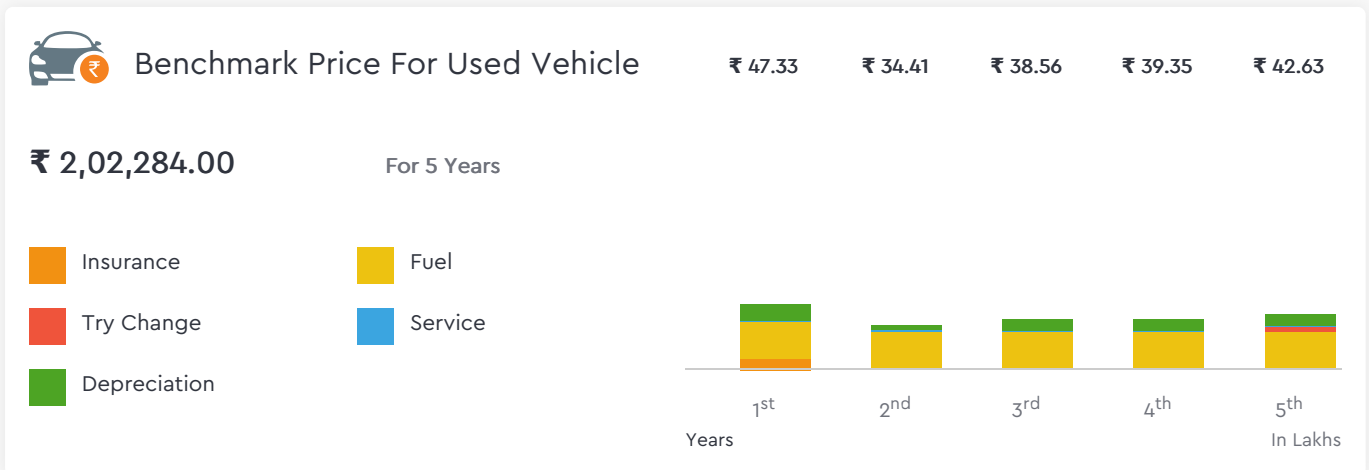

Droom's Automobile Report

droom.in

India's Most Trusted Motorplace

What We Have For You?

Bajaj Avenger Street 220 2016

Make	Bajaj	Model	Avenger
Year	2016	Trim	STREET 220
KM Driven	21670 Kms	Color	Black
Fuel Type	Petrol	Transmission Type	Manual
Body Type	Cruiser	Price	Rs. 52000
Condition	Used	Ownership Type	Owned
Location	Gurgaon	Registration State	N/A
Ownership Count	First Owner	DLID	1421839336

₹ 41,464.00 - ₹ 44,028.00

Automobile from individual in good condition is valued

Total Cost of Ownership

Vehicle Images

Bajaj Avenger Street 220 2016

Bajaj Avenger Street 220 2016

Instrumentation			
Clock	Digital	Low Fuel Level Warning	Yes
Yes	Yes		

Engine

Engine Displacement (cc)	220 cc	Mileage	53 Kmpl
Engine Type	Digital Twin Spark Ignition	Number of Cylinders	1
Valves per Cylinder	2	Valve Configuration/Cam Type	SOHC
Fuel Supply System	Carburetor	Maximum Power	19 bhp @ 8,400 rpm
Maximum Torque	17.50 Nm @ 7,000 rpm		

Transmission			
Number of Gears	5	Drivetrain	Chain Drive
Clutch Type	Wet Multiplate		

Wheels & Tyres			
Tyre Type	Data Not Available	Wheel size	17 Inches
Rear Tyre	130/90 - 15	Front Tyre	90/90 - 17
Steel Rims	Data Not Available		