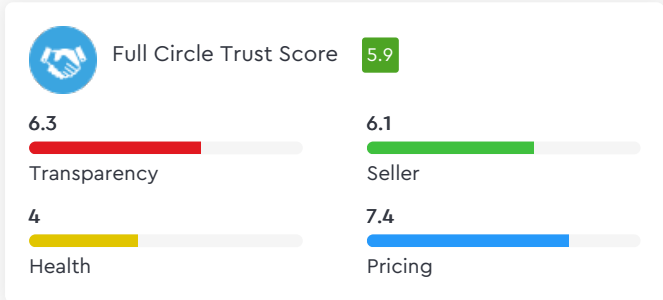

Droom's Automobile Report

droom.in

India's Most Trusted Motorplace

What We Have For You?

Honda CBR 250R 2012

Make	Honda	Model	CBR 250R
Year	2012	Trim	250CC
KM Driven	38523 Kms	Color	Black
Fuel Type	Petrol	Transmission Type	Manual
Body Type	Sports	Price	Rs. 85000
Condition	Used	Ownership Type	Owned
Location	Bangalore	Registration State	N/A
Ownership Count	First Owner	DLID	1421837909