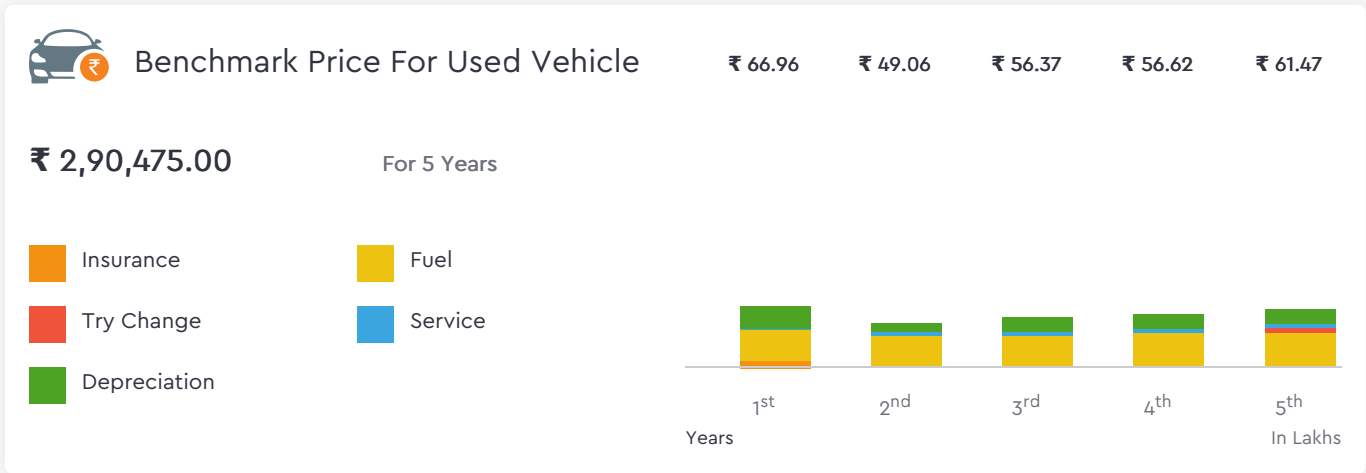

Droom's Automobile Report

droom.in

India's Most Trusted Motorplace

What We Have For You?

Honda CBR 250R 2012

Make	Honda	Model	CBR 250R
Year	2012	Trim	250CC
KM Driven	38523 Kms	Color	Black
Fuel Type	Petrol	Transmission Type	Manual
Body Type	Sports	Price	Rs. 85000
Condition	Used	Ownership Type	Owned
Location	Bangalore	Registration State	N/A
Ownership Count	First Owner	DLID	1421837909

₹ 59,212.00 - ₹ 62,874.00

Automobile from individual in good condition is valued

Total Cost of Ownership

Vehicle Images

Honda CBR 250R 2012

Honda CBR 250R 2012

Instrumentation			
Clock	Digital	Low Fuel Level Warning	Yes
Instrument Console	Instrument Console		

Engine

Engine Displacement (cc)	149 cc	Mileage	40 Kmpl
Engine Type	Digital ECU Based	Number of Cylinders	1
Valves per Cylinder	2	Valve Configuration/Cam Type	SOHC
Fuel Supply System	Fuel Injection	Maximum Power	26.15 bhp @ 8,500 rpm
Maximum Torque	22.90 Nm @ 7,000 rpm		