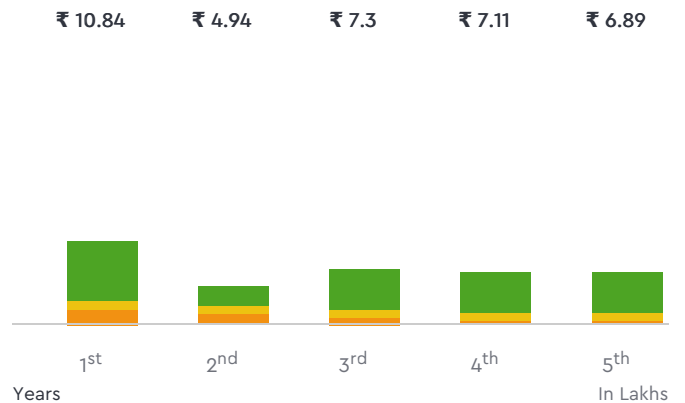

Pricing

₹ 4,75,855.00 - ₹ 5,05,289.00

Automobile from individual in good condition is valued

Total Cost of Ownership

Benchmark Price For Used Vehicle

₹ 37,08,918.00

For 5 Years

- Insurance
- Try Change
- Depreciation
- Fuel
- Service