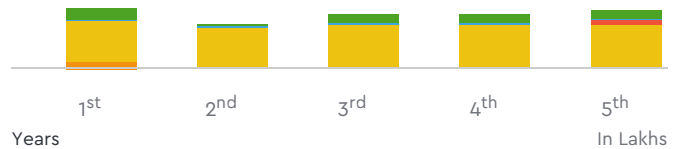

What We Have For You?

Suzuki Access 125cc 2013

Make	Suzuki	Model	Access
Year	2013	Trim	125CC
KM Driven	28365 Kms	Color	White
Fuel Type	Petrol	Transmission Type	Automatic
Body Type	Commuter	Price	Rs. 38000
Condition	Used	Ownership Type	N/A
Location	Bangalore	Registration State	N/A
Ownership Count	First Owner	DLID	1421832514

Full Circle Trust Score **5.8**

5.6

Transparency

4

Health

6.9

Seller

6.8

Pricing

₹ 25,819.00 - ₹ 27,417.00

Automobile from individual in good condition is valued

Total Cost of Ownership

Benchmark Price For Used Vehicle

₹ 38.04

₹ 30.08

₹ 32.6

₹ 33.3

₹ 35.97

₹ 1,69,984.00

For 5 Years

Insurance

Try Change

Depreciation

Fuel

Service