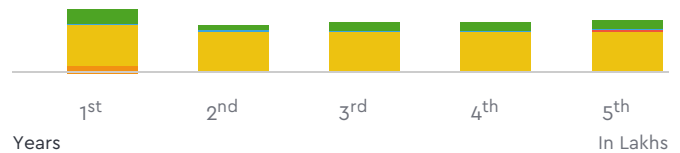

What We Have For You?

Suzuki Burgman Street 125cc CBS BS6 2021

Make	Suzuki	Model	Burgman Street
Year	2021	Trim	125CC CBS BS6
KM Driven	21000 Kms	Color	Pearl Mirage White
Fuel Type	Petrol	Transmission Type	Automatic
Body Type	Commuter	Price	Rs. 60000
Condition	Used	Ownership Type	N/A
Location	Ghaziabad	Registration State	N/A
Ownership Count	First Owner	DLID	1421829998

Full Circle Trust Score

6.3

5.9

Transparency

6.8

Seller

4

Health

9.4

Pricing

₹ 77,850.00 - ₹ 82,666.00

Automobile from individual in good condition is valued

Total Cost of Ownership

Benchmark Price For Used Vehicle

₹ 53.22

₹ 42.54

₹ 46.63

₹ 47.25

₹ 50.22

₹ 2,39,858.00

For 5 Years

Insurance

Fuel

Try Change

Service

Depreciation