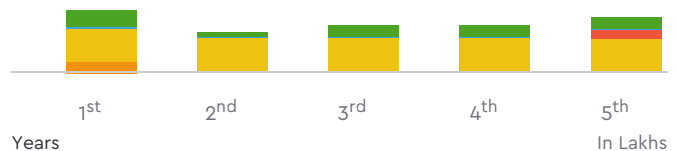

What We Have For You?

Bajaj Discover 125cc 2018

Make	Bajaj	Model	Discover
Year	2018	Trim	125CC
KM Driven	34000 Kms	Color	Blue
Fuel Type	Petrol	Transmission Type	Manual
Body Type	Commuter	Price	Rs. 35000
Condition	Used	Ownership Type	N/A
Location	Ghaziabad	Registration State	N/A
Ownership Count	First Owner	DLID	1421829904

Full Circle Trust Score **6.4**

5.6

Transparency

4

Health

7.6

Seller

9.1

Pricing

₹ 25,372.00 - ₹ 26,942.00

Automobile from individual in good condition is valued

Total Cost of Ownership

Benchmark Price For Used Vehicle

₹ 29.93

₹ 21.32

₹ 23.98

₹ 24.56

₹ 27.67

₹ 1,27,461.00

For 5 Years

Insurance

Try Change

Depreciation

Fuel

Service