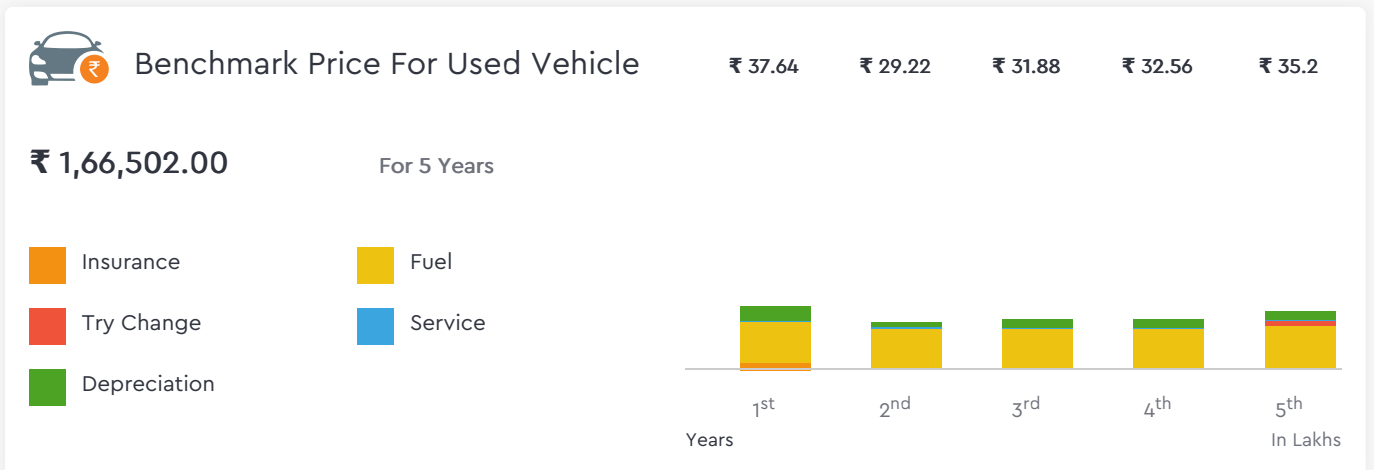

Droom's Automobile Report

droom.in

India's Most Trusted Motorplace

What We Have For You?

Honda Activa125 STD 2014

Make	Honda	Model	Activa125
Year	2014	Trim	125CC STD
KM Driven	10500 Kms	Color	White
Fuel Type	Petrol	Transmission Type	Automatic
Body Type	Commuter	Price	Rs. 31000
Condition	Used	Ownership Type	N/A
Location	Gurgaon	Registration State	N/A
Ownership Count	First Owner	DLID	1421813106

₹ 22,474.00 - ₹ 23,864.00

Automobile from individual in good condition is valued

Total Cost of Ownership

Vehicle Images

Honda Activa125 STD 2014

Honda Activa125 STD 2014

Instrumentation			
Low Fuel Level Warning	Yes		Yes

Ignition Type			
Kick Start	Yes	Electric Start	Yes

Honda Activa125 STD 2014

Brake System

Front Brake Type	Drum	Rear Brake Type	Drum
------------------	------	-----------------	------

Dimensions

Wheel Base	1260 mm	Overall Width	704 mm
Overall Length	1814 mm	Overall Height	1151 mm
Ground Clearance	155 mm		

Engine

Engine Displacement (cc)	124 cc	Mileage	54 kmpl
Engine Type	Fan Cooled, 4 Stroke, BS-VI Engine	Number of Cylinders	1
Valves per Cylinder	2	Fuel Supply System	Carburetor
Maximum Power	8.60 bhp @ 6,500 rpm	Maximum Torque	10.12 Nm @ 5,000 rpm