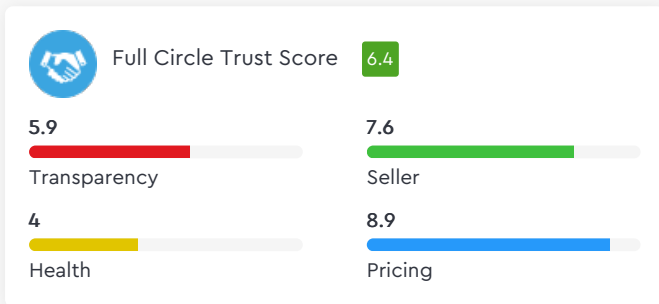

Droom's Automobile Report

droom.in

India's Most Trusted Motorplace

What We Have For You?

Honda Activa125 STD 2014

Make	Honda	Model	Activa125
Year	2014	Trim	125CC STD
KM Driven	10500 Kms	Color	White
Fuel Type	Petrol	Transmission Type	Automatic
Body Type	Commuter	Price	Rs. 31000
Condition	Used	Ownership Type	N/A
Location	Gurgaon	Registration State	N/A
Ownership Count	First Owner	DLID	1421813106

₹ 22,474.00 - ₹ 23,864.00

Automobile from individual in good condition is valued

Total Cost of Ownership

Vehicle Images

Honda Activa125 STD 2014

Honda Activa125 STD 2014

Instrumentation			
Low Fuel Level Warning	Yes		Yes