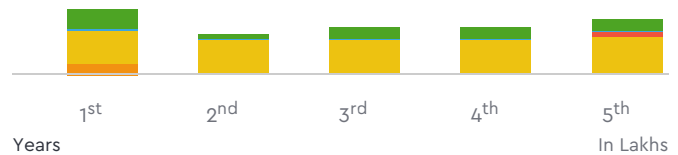

What We Have For You?

Bajaj Avenger 220cc 2018

Make	Bajaj	Model	Avenger
Year	2018	Trim	220CC
KM Driven	18500 Kms	Color	Black
Fuel Type	Petrol	Transmission Type	Manual
Body Type	Cruiser	Price	Rs. 72000
Condition	Used	Ownership Type	N/A
Location	Bangalore	Registration State	N/A
Ownership Count	First Owner	DLID	1421811068

Full Circle Trust Score **6.1**

5.9

Transparency

4

Health

7.6

Seller

7.3

Pricing

₹ 69,517.00 - ₹ 73,817.00

Automobile from individual in good condition is valued

Total Cost of Ownership

Benchmark Price For Used Vehicle

₹ 49.05

₹ 35.52

₹ 40.03

₹ 40.79

₹ 44.03

₹ 2,09,410.00

For 5 Years

Insurance

Try Change

Depreciation

Fuel

Service