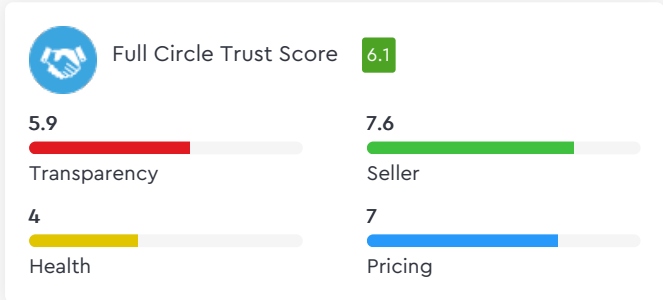

Droom's Automobile Report

droom.in

India's Most Trusted Motorplace

What We Have For You?

TVS Apache RTR 160cc 2016

Make	TVS	Model	Apache RTR
Year	2016	Trim	160CC
KM Driven	14560 Kms	Color	Silver
Fuel Type	Petrol	Transmission Type	Manual
Body Type	Commuter	Price	Rs. 55000
Condition	Used	Ownership Type	N/A
Location	Delhi	Registration State	N/A
Ownership Count	First Owner	DLID	1421808335