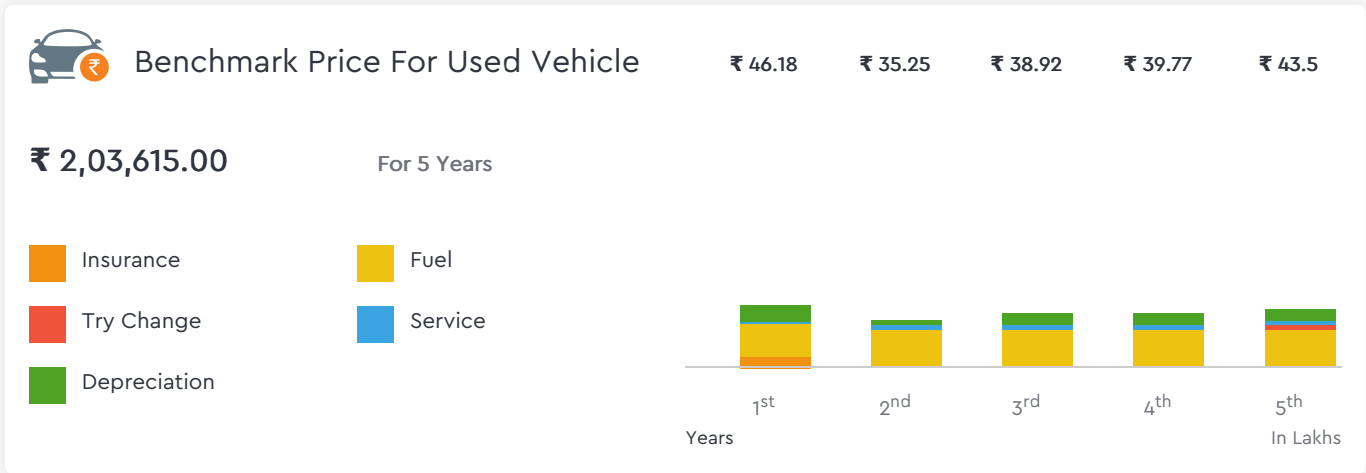

Droom's Automobile Report

droom.in

India's Most Trusted Motorplace

What We Have For You?

TVS Apache RTR 160cc 2016

Make	TVS	Model	Apache RTR
Year	2016	Trim	160CC
KM Driven	14560 Kms	Color	Silver
Fuel Type	Petrol	Transmission Type	Manual
Body Type	Commuter	Price	Rs. 55000
Condition	Used	Ownership Type	N/A
Location	Delhi	Registration State	N/A
Ownership Count	First Owner	DLID	1421808335

₹ 38,110.00 - ₹ 40,468.00

Automobile from individual in good condition is valued

Total Cost of Ownership

Vehicle Images

TVS Apache RTR 160cc 2016

TVS Apache RTR 160cc 2016

Instrumentation			
Clock	Digital	Low Fuel Level Warning	Yes
	Yes		

Dimensions

Wheel Base	1260 mm	Overall Width	730 mm
Overall Length	2020 mm	Overall Height	1100 mm
Ground Clearance	165 mm		

Engine

Engine Displacement (cc)	159.7 cc	Mileage	60 Kmpl
Engine Type	4 Stroke, Single Cylinder	Number of Cylinders	1
Valves per Cylinder	2	Fuel Supply System	carburetor
Maximum Power	15.2 bhp @ 8500 rpm	Maximum Torque	13.1 Nm @ 4000 rpm

TVS Apache RTR 160cc 2016

Transmission			
Number of Gears	5	Drivetrain	Chain
Clutch Type	Wet Multiplates		

Wheels & Tyres			
Tyre Type	Data Not Available	Wheel size	17 Inch
Rear Tyre	110/80 - 17	Front Tyre	90/90 - 17