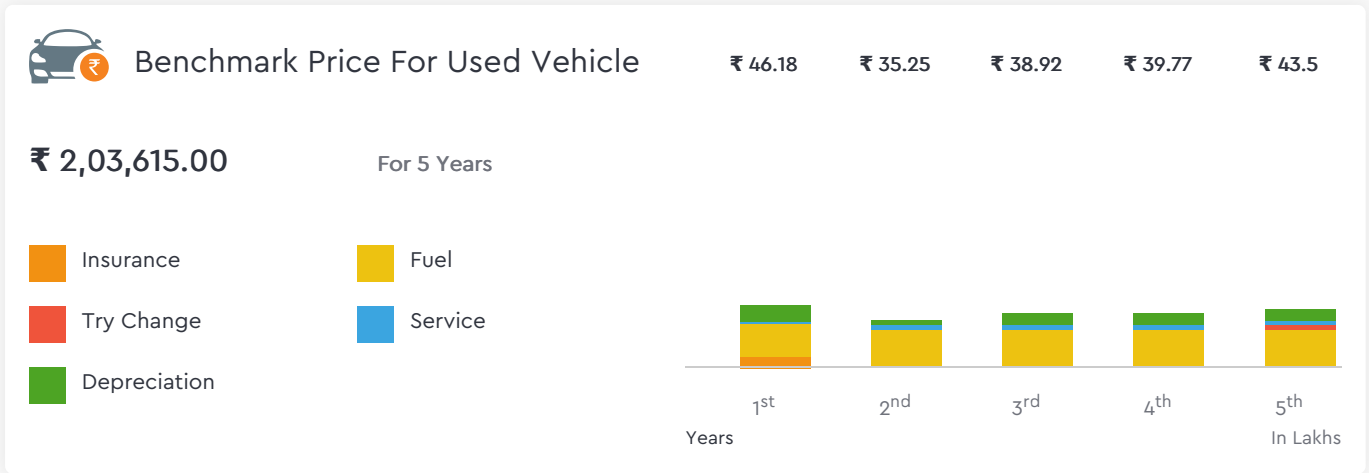

Droom's Automobile Report

droom.in

India's Most Trusted Motorplace

What We Have For You?

TVS Apache RTR 160cc 2016

Make	TVS	Model	Apache RTR
Year	2016	Trim	160CC
KM Driven	14560 Kms	Color	Silver
Fuel Type	Petrol	Transmission Type	Manual
Body Type	Commuter	Price	Rs. 55000
Condition	Used	Ownership Type	N/A
Location	Delhi	Registration State	N/A
Ownership Count	First Owner	DLID	1421808335

₹ 38,148.00 - ₹ 40,508.00

Automobile from individual in good condition is valued

Total Cost of Ownership

Vehicle Images

TVS Apache RTR 160cc 2016

TVS Apache RTR 160cc 2016

Instrumentation			
Clock	Digital	Low Fuel Level Warning	Yes
	Yes		

Ignition Type			
Kick Start	Yes	Electric Start	Yes

Features	
DLID	1421808335

TVS Apache RTR 160cc 2016

Brake System			
Front Brake Type	Disc	Rear Brake Type	Disc

Dimensions			
Wheel Base	1260 mm	Overall Width	730 mm
Overall Length	2020 mm	Overall Height	1100 mm
Ground Clearance	165 mm		

Engine			
Engine Displacement (cc)	159.7 cc	Mileage	60 Kmpl
Engine Type	4 Stroke, Single Cylinder	Number of Cylinders	1
Valves per Cylinder	2	Fuel Supply System	carburetor
Maximum Power	15.2 bhp @ 8500 rpm	Maximum Torque	13.1 Nm @ 4000 rpm