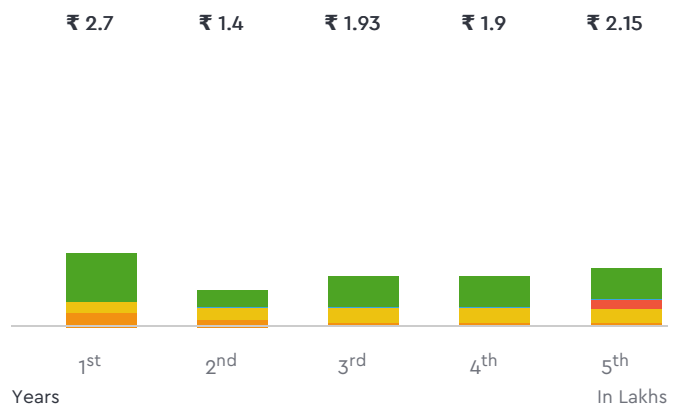

## Total Cost of Ownership

### Benchmark Price For Used Vehicle

**₹ 10,08,085.00**

For 5 Years

- Insurance
- Try Change
- Depreciation
- Fuel
- Service