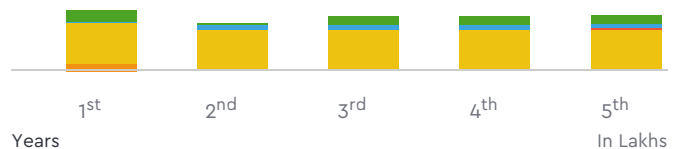

What We Have For You?

TVS Jupiter 110cc 2018

Make	TVS	Model	Jupiter
Year	2018	Trim	110CC
KM Driven	20999 Kms	Color	White
Fuel Type	Petrol	Transmission Type	Automatic
Body Type	Commuter	Price	Rs. 47000
Condition	Used	Ownership Type	Owned
Location	Gurgaon	Registration State	N/A
Ownership Count	First Owner	DLID	1421741727

Full Circle Trust Score **6.4**

6.3

Transparency

4

Health

6.4

6.6

Seller

9.5

Pricing

₹ 43,847.00 - ₹ 46,559.00

Automobile from individual in good condition is valued

Total Cost of Ownership

Benchmark Price For Used Vehicle

₹ 40.25

₹ 33.44

₹ 35.97

₹ 36.69

₹ 38.72

₹ 1,85,061.00

For 5 Years

Insurance

Try Change

Depreciation

Fuel

Service