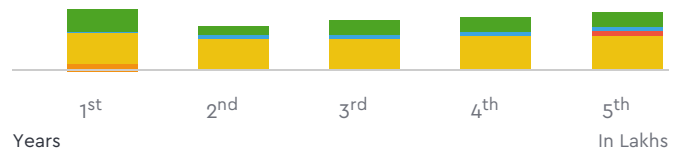

What We Have For You?

Honda CBR 250R 2013

Make	Honda	Model	CBR 250R
Year	2013	Trim	250CC
KM Driven	27000 Kms	Color	Red
Fuel Type	Petrol	Transmission Type	Manual
Body Type	Sports	Price	Rs. 130000
Condition	Used	Ownership Type	Owned
Location	Bangalore	Registration State	N/A
Ownership Count	First Owner	DLID	1421716267

Full Circle Trust Score **5.8**

6.5

Transparency

4

Health

5.6

Seller

7.4

Pricing

₹ 64,350.00 - ₹ 68,330.00

Automobile from individual in good condition is valued

Total Cost of Ownership

Benchmark Price For Used Vehicle

₹ 67.31

₹ 49.19

₹ 56.59

₹ 56.83

₹ 61.68

₹ 2,91,601.00

For 5 Years

Insurance

Try Change

Depreciation

Fuel

Service