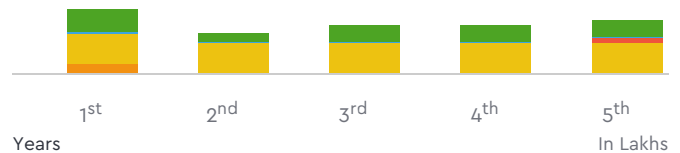

What We Have For You?

Honda CBR 250R 2019

Make	Honda	Model	CBR 250R
Year	2019	Trim	250CC
KM Driven	27000 Kms	Color	Matte Axis Grey Metallic
Fuel Type	Petrol	Transmission Type	Manual
Body Type	Sports	Price	Rs. 135000
Condition	Used	Ownership Type	Owned
Location	Bangalore	Registration State	N/A
Ownership Count	First Owner	DLID	1421703726

Full Circle Trust Score **6.3**

6.5

Transparency

4

Health

5.6

Seller

9.9

Pricing

₹ 1,00,485.00 - ₹ 1,06,701.00

Automobile from individual in good condition is valued

Total Cost of Ownership

Benchmark Price For Used Vehicle

₹ 69.89

₹ 48.94

₹ 56.77

₹ 57.22

₹ 62.82

₹ 2,95,651.00

For 5 Years

Insurance

Try Change

Depreciation

Fuel

Service