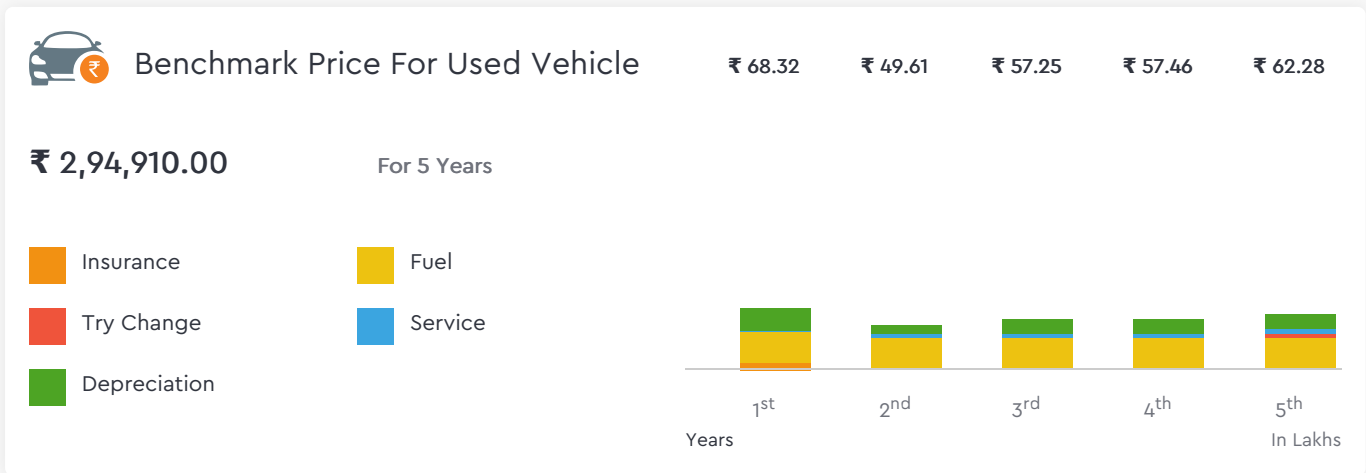

Droom's Automobile Report

droom.in

India's Most Trusted Motorplace

What We Have For You?

Honda CBR 250R 2017

Make	Honda	Model	CBR 250R
Year	2017	Trim	250CC
KM Driven	190097 Kms	Color	Red
Fuel Type	Petrol	Transmission Type	Manual
Body Type	Sports	Price	Rs. 150000
Condition	Used	Ownership Type	Owned
Location	Bangalore	Registration State	N/A
Ownership Count	Second Owner	DLID	1421680755

₹ 54,658.00 - ₹ 58,038.00

Automobile from individual in good condition is valued

Total Cost of Ownership

Vehicle Images

Honda CBR 250R 2017

Honda CBR 250R 2017

Instrumentation			
Clock	Digital	Low Fuel Level Warning	Low Fuel Level Warning
	Yes		

Wheel Base	1,120 mm	Overall Width	825 mm
Overall Length	2,000 mm	Overall Height	1,120 mm
Ground Clearance	190 mm		

Engine

Engine Displacement (cc)	149 cc	Mileage	38 Kmpl
Engine Type	Digital ECU Based	Number of Cylinders	1
Valves per Cylinder	2	Fuel Supply System	Fuel Injection
Maximum Power	26.15 bhp @ 8,500 rpm	Maximum Torque	22.90 Nm @ 7,000 rpm