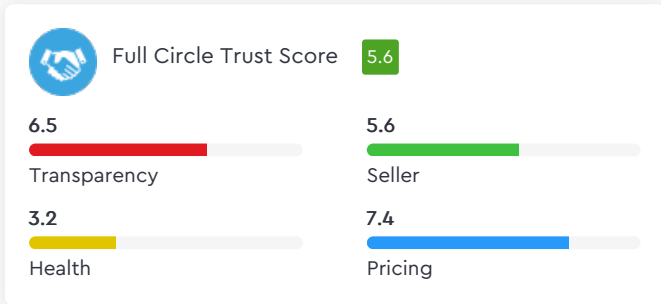

Droom's Automobile Report

droom.in

India's Most Trusted Motorplace

What We Have For You?

Honda CBR 250R 2017

Make	Honda	Model	CBR 250R
Year	2017	Trim	250CC
KM Driven	190097 Kms	Color	Red
Fuel Type	Petrol	Transmission Type	Manual
Body Type	Sports	Price	Rs. 150000
Condition	Used	Ownership Type	Owned
Location	Bangalore	Registration State	N/A
Ownership Count	Second Owner	DLID	1421680755

Wheel Base	1,120 mm	Overall Width	825 mm
Overall Length	2,000 mm	Overall Height	1,120 mm
Ground Clearance	190 mm		

Engine

Engine Displacement (cc)	149 cc	Mileage	38 Kmpl
Engine Type	Digital ECU Based	Number of Cylinders	1
Valves per Cylinder	2	Fuel Supply System	Fuel Injection
Maximum Power	26.15 bhp @ 8,500 rpm	Maximum Torque	22.90 Nm @ 7,000 rpm