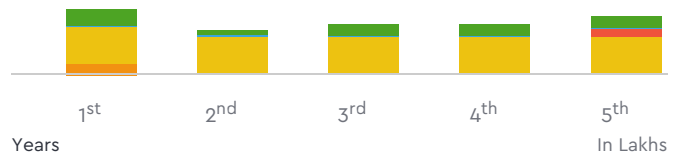

Full Circle Trust Score 5.8

₹ 36,148.00 - ₹ 38,385.00

Automobile from individual in good condition is valued

Total Cost of Ownership

Benchmark Price For Used Vehicle

₹ 33.3

₹ 24.76

₹ 27.47

₹ 28.09

₹ 31.83

₹ 1,45,439.00

For 5 Years

- Insurance
- Try Change
- Depreciation
- Fuel
- Service

Vehicle Images

Honda CB Shine 125cc 2015

Honda CB Shine 125cc 2015