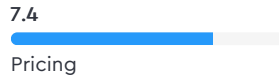

Droom's Automobile Report

droom.in

India's Most Trusted Motorplace

What We Have For You?

Honda CB Shine 125cc 2015

Make	Honda	Model	CB Shine
Year	2015	Trim	125CC
KM Driven	27000 Kms	Color	Black
Fuel Type	Petrol	Transmission Type	Manual
Body Type	Commuter	Price	Rs. 42000
Condition	Used	Ownership Type	Owned
Location	Hyderabad	Registration State	N/A
Ownership Count	First Owner	DLID	1421654458

Full Circle Trust Score 5.8

₹ 36,148.00 - ₹ 38,385.00

Automobile from individual in good condition is valued

Total Cost of Ownership

Benchmark Price For Used Vehicle

₹ 33.3

₹ 24.76

₹ 27.47

Dimensions			
Wheel Base	1,266 mm	Overall Width	762 mm
Overall Length	2,014 mm	Overall Height	1,071 mm
Ground Clearance	157 mm		

Engine			
Engine Displacement (cc)	125 cc	Mileage	65 Kmpl
Engine Type	Digital CDI	Number of Cylinders	1
Valves per Cylinder	2	Fuel Supply System	Carburetor
Maximum Power	10 bhp @ 7,500 rpm	Maximum Torque	11 Nm @ 5,500 rpm