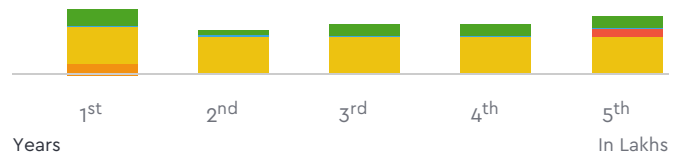

What We Have For You?

Honda CB Shine 125cc 2017

Make	Honda	Model	CB Shine
Year	2017	Trim	125CC
KM Driven	23255 Kms	Color	Blue
Fuel Type	Petrol	Transmission Type	Manual
Body Type	Commuter	Price	Rs. 64000
Condition	Used	Ownership Type	Owned
Location	Bangalore	Registration State	N/A
Ownership Count	First Owner	DLID	1421618722

Full Circle Trust Score **6.1**

6.5

Transparency

4

Health

6.7

Seller

7.4

Pricing

₹ 50,486.00 - ₹ 53,608.00

Automobile from individual in good condition is valued

Total Cost of Ownership

Benchmark Price For Used Vehicle

₹ 33.76

₹ 24.95

₹ 27.77

₹ 28.38

₹ 32.11

₹ 1,46,956.00

For 5 Years

Insurance

Try Change

Depreciation

Fuel

Service