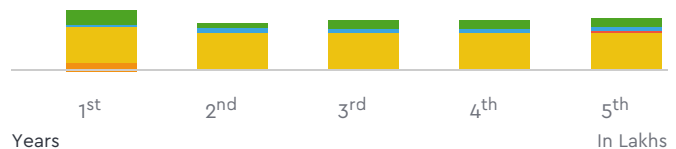

What We Have For You?

TVS Apache RTR 200 4V FI 2016

Make	TVS	Model	Apache RTR
Year	2016	Trim	200 4V FI
KM Driven	19000 Kms	Color	Grey
Fuel Type	Petrol	Transmission Type	Manual
Body Type	Sports	Price	Rs. 73000
Condition	Used	Ownership Type	Owned
Location	Bangalore	Registration State	N/A
Ownership Count	First Owner	DLID	1421612819

Full Circle Trust Score **5.8**

6.3

Transparency

4

Health

5.6

Seller

7.4

Pricing

₹ 81,318.00 - ₹ 86,348.00

Automobile from individual in good condition is valued

Total Cost of Ownership

Benchmark Price For Used Vehicle

₹ 56.61

₹ 44.82

₹ 49.19

₹ 50.04

₹ 53.78

₹ 2,54,445.00

For 5 Years

Insurance

Try Change

Depreciation

Fuel

Service