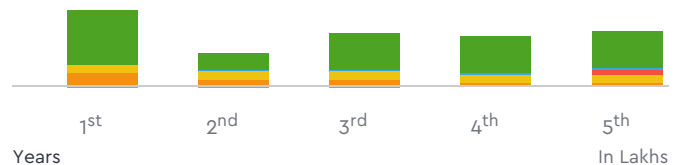

What We Have For You?

Audi A6 2.0 TDI 2014

Make	Audi	Model	A6
Year	2014	Trim	2.0 TDI
KM Driven	60000 Kms	Color	White
Fuel Type	Diesel	Transmission Type	Automatic
Body Type	Sedan	Price	Rs. 1795000
Condition	Used	Ownership Type	Owned
Location	Faridabad	Registration State	N/A
Ownership Count	First Owner	DLID	1421610892

Full Circle Trust Score

6.2

6.5

Transparency

4

Health

5.4

Seller

9.5

Pricing

₹ 12,93,916.00 - ₹ 13,73,953.00

Automobile from individual in good condition is valued

Total Cost of Ownership

Benchmark Price For Used Vehicle

₹ 9.42

₹ 4.56

₹ 6.54

₹ 6.4

₹ 6.86

₹ 33,78,837.00

For 5 Years

Insurance

Fuel

Try Change

Service

Depreciation