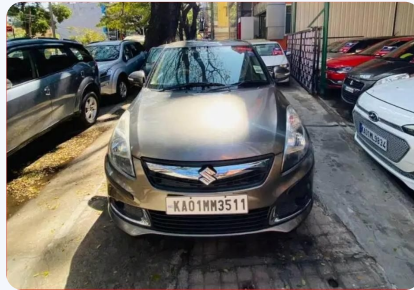

Vehicle Images

Maruti Suzuki Swift DZire ZDi 2015