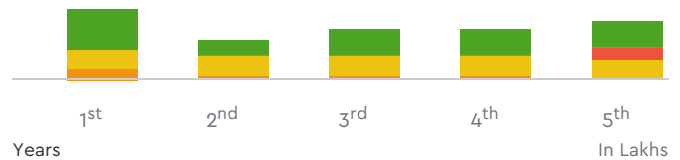

What We Have For You?

Maruti Suzuki Swift Dzire ZDi 2015

Make	Maruti Suzuki	Model	Swift Dzire
Year	2015	Trim	ZDI
KM Driven	104000 Kms	Color	Grey
Fuel Type	Diesel	Transmission Type	Manual
Body Type	Sedan	Price	Rs. 625000
Condition	Used	Ownership Type	Owned
Location	Bangalore	Registration State	N/A
Ownership Count	Second Owner	DLID	1421590388

Full Circle Trust Score

6.4

6.5

Transparency

3.6

Health

8.5

Seller

7.4

Pricing

₹ 5,99,787.00 - ₹ 6,36,887.00

Automobile from individual in good condition is valued

Total Cost of Ownership

Benchmark Price For Used Vehicle

₹ 2.19

₹ 1.28

₹ 1.65

₹ 1.64

₹ 1.94

₹ 8,69,585.00

For 5 Years

Insurance

Try Change

Depreciation

Fuel

Service