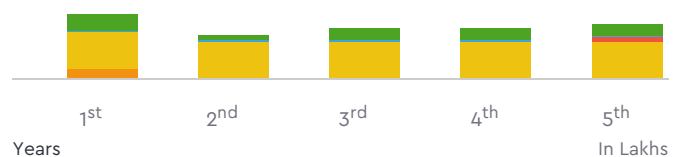

Total Cost of Ownership

Benchmark Price For Used Vehicle

₹ 50.8

₹ 38.4

₹ 42.55

₹ 43.39

₹ 48.8

₹ 2,23,942.00

For 5 Years

- Insurance
- Try Change
- Depreciation
- Fuel
- Service