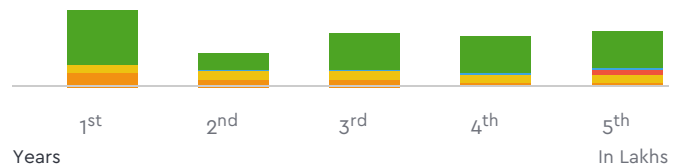

What We Have For You?

Audi A6 2.0 TDI 2013

Make	Audi	Model	A6
Year	2013	Trim	2.0 TDI
KM Driven	79305 Kms	Color	Black
Fuel Type	Diesel	Transmission Type	Automatic
Body Type	Sedan	Price	Rs. 1869500
Condition	Used	Ownership Type	Owned
Location	Hyderabad	Registration State	N/A
Ownership Count	First Owner	DLID	1421588374

Full Circle Trust Score **6.1**

6.5

Transparency

4

Health

6.1

5.5

Seller

8.7

Pricing

₹ 17,63,008.00 - ₹ 18,72,060.00

Automobile from individual in good condition is valued

Total Cost of Ownership

Benchmark Price For Used Vehicle

₹ 9.26

₹ 4.5

₹ 6.44

₹ 6.3

₹ 6.77

₹ 33,27,193.00

For 5 Years

Insurance

Try Change

Depreciation

Fuel

Service