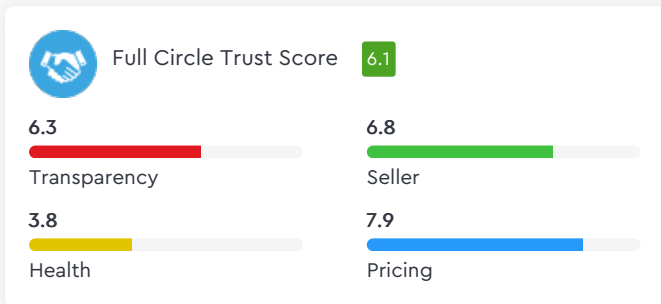

Droom's Automobile Report

droom.in

India's Most Trusted Motorplace

What We Have For You?

Bajaj Avenger Street 150 2016

Make	Bajaj	Model	Avenger
Year	2016	Trim	STREET 150
KM Driven	53000 Kms	Color	Blue
Fuel Type	Petrol	Transmission Type	Manual
Body Type	Cruiser	Price	Rs. 53500
Condition	Used	Ownership Type	Owned
Location	Gurgaon	Registration State	N/A
Ownership Count	First Owner	DLID	1421561141