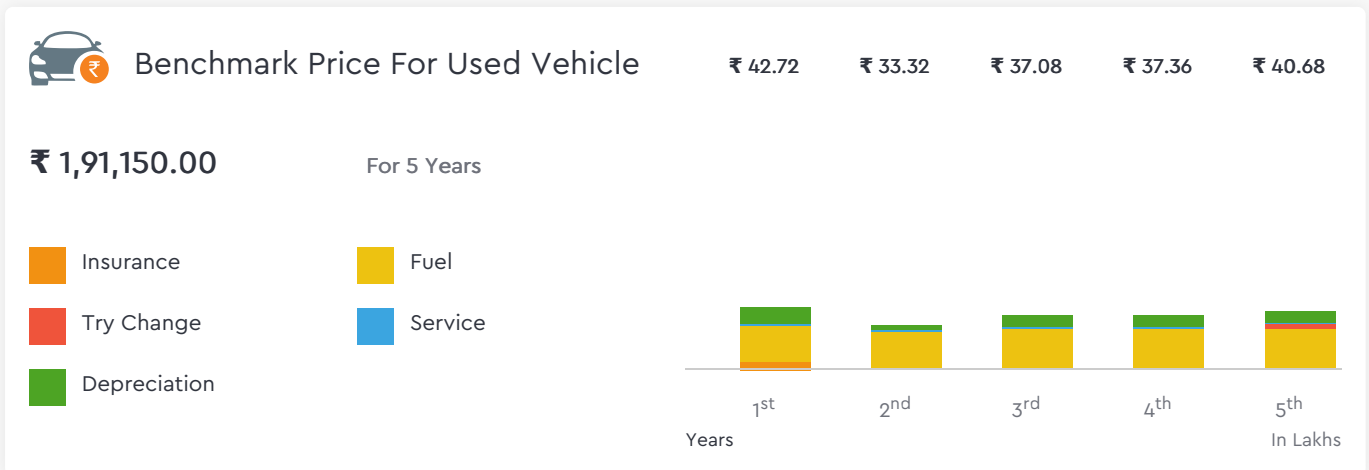

Droom's Automobile Report

droom.in

India's Most Trusted Motorplace

What We Have For You?

Bajaj Avenger Street 150 2016

Make	Bajaj	Model	Avenger
Year	2016	Trim	STREET 150
KM Driven	53000 Kms	Color	Blue
Fuel Type	Petrol	Transmission Type	Manual
Body Type	Cruiser	Price	Rs. 53500
Condition	Used	Ownership Type	Owned
Location	Gurgaon	Registration State	N/A
Ownership Count	First Owner	DLID	1421561141

₹ 35,614.00 - ₹ 37,816.00

Automobile from individual in good condition is valued

Total Cost of Ownership

Vehicle Images

Bajaj Avenger Street 150 2016

Bajaj Avenger Street 150 2016

Instrumentation			
Clock	Digital	Low Fuel Level Warning	Yes

Engine

Engine Displacement (cc)	150 cc	Mileage	50 Kmpl
Engine Type	Digital Twin Spark Ignition	Number of Cylinders	1
Valves per Cylinder	2	Valve Configuration/Cam Type	SOHC
Fuel Supply System	Carburetor	Maximum Power	14.30 bhp @ 9,000 rpm
Maximum Torque	12.50 Nm @ 6,500 rpm		

Transmission			
Number of Gears	5	Drivetrain	Chain Drive
Clutch Type	Wet Multiplate		

Wheels & Tyres			
Tyre Type	Data Not Available	Wheel size	17 Inches
Rear Tyre	130/90 - 15	Front Tyre	90/90 - 17
Alloy Wheel	Yes	Steel Rims	No
DLID	1421561141		