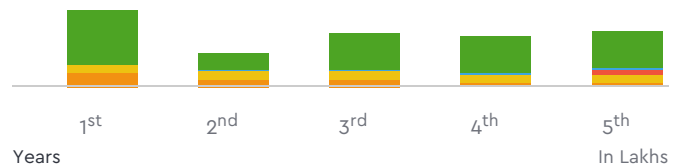

What We Have For You?

Audi A6 2.0 TDI 2014

Make	Audi	Model	A6
Year	2014	Trim	2.0 TDI
KM Driven	87000 Kms	Color	Black
Fuel Type	Diesel	Transmission Type	Automatic
Body Type	Sedan	Price	Rs. 1600000
Condition	Used	Ownership Type	Owned
Location	Faridabad	Registration State	N/A
Ownership Count	First Owner	DLID	1421531467

Full Circle Trust Score **6.2**

6.5

Transparency

3.8

Health

5.4

Seller

9.7

Pricing

₹ 12,75,684.00 - ₹ 13,54,592.00

Automobile from individual in good condition is valued

Total Cost of Ownership

Benchmark Price For Used Vehicle

₹ 9.42

₹ 4.56

₹ 6.54

₹ 6.4

₹ 6.86

₹ 33,78,837.00

For 5 Years

Insurance

Fuel

Try Change

Service

Depreciation