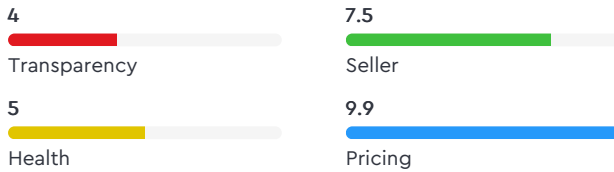

Make	Wolseley	Model	1500
Year	1962	Trim	STD
KM Driven	55000 Kms	Color	White
Fuel Type	Diesel	Transmission Type	Manual
Body Type	Sedan	Price	Rs. 1250000
Condition	Used	Ownership Type	Owned
Location	Mumbai	Registration State	N/A
Ownership Count	Fourth Owner	DLID	1421518930

Full Circle Trust Score **6.3**