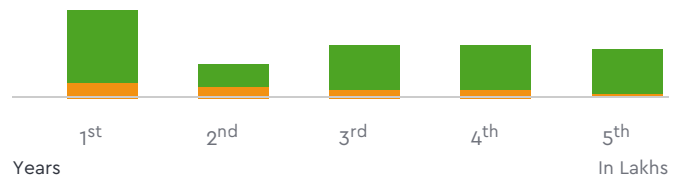

Total Cost of Ownership

Benchmark Price For Used Vehicle

₹ 3.79   ₹ 1.54   ₹ 2.47   ₹ 2.36   ₹ 2.27

₹ 12,426.00 For 5 Years

- Insurance
- Try Change
- Depreciation
- Fuel
- Service