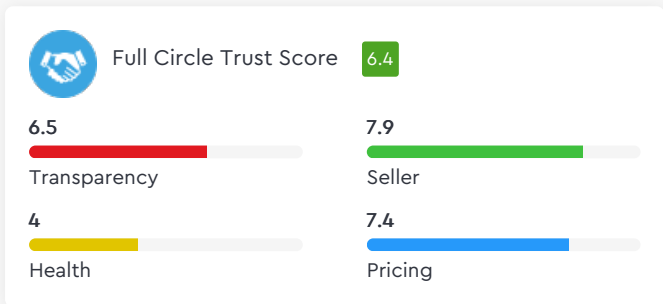

### What We Have For You?

Honda Activa 110cc 2010

Make	Honda	Model	Activa
Year	2010	Trim	110CC
KM Driven	26314 Kms	Color	Grey
Fuel Type	Petrol	Transmission Type	Automatic
Body Type	Commuter	Price	Rs. 36400
Condition	Used	Ownership Type	Owned
Location	Pune	Registration State	N/A
Ownership Count	First Owner	DLID	<a href="#">1421443541</a>