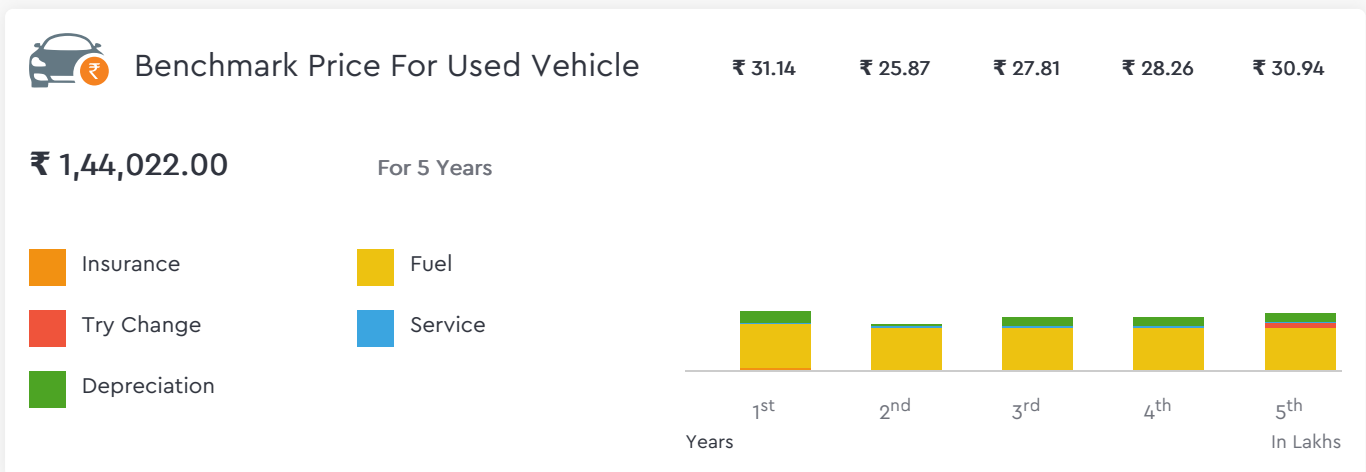

Total Cost of Ownership