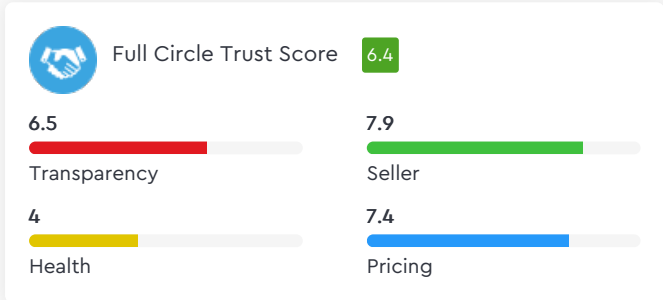

Droom's Automobile Report

droom.in

India's Most Trusted Motorplace

What We Have For You?

Honda Activa 110cc 2010

Make	Honda	Model	Activa
Year	2010	Trim	110CC
KM Driven	26314 Kms	Color	Grey
Fuel Type	Petrol	Transmission Type	Automatic
Body Type	Commuter	Price	Rs. 36400
Condition	Used	Ownership Type	Owned
Location	Pune	Registration State	N/A
Ownership Count	First Owner	DLID	1421443541

₹ 31,453.00 - ₹ 33,399.00

Automobile from individual in good condition is valued

Total Cost of Ownership

Vehicle Images

Honda Activa 110cc 2010

Honda Activa 110cc 2010

Instrumentation			
Low Fuel Level Warning	Low Fuel Level Warning		Yes