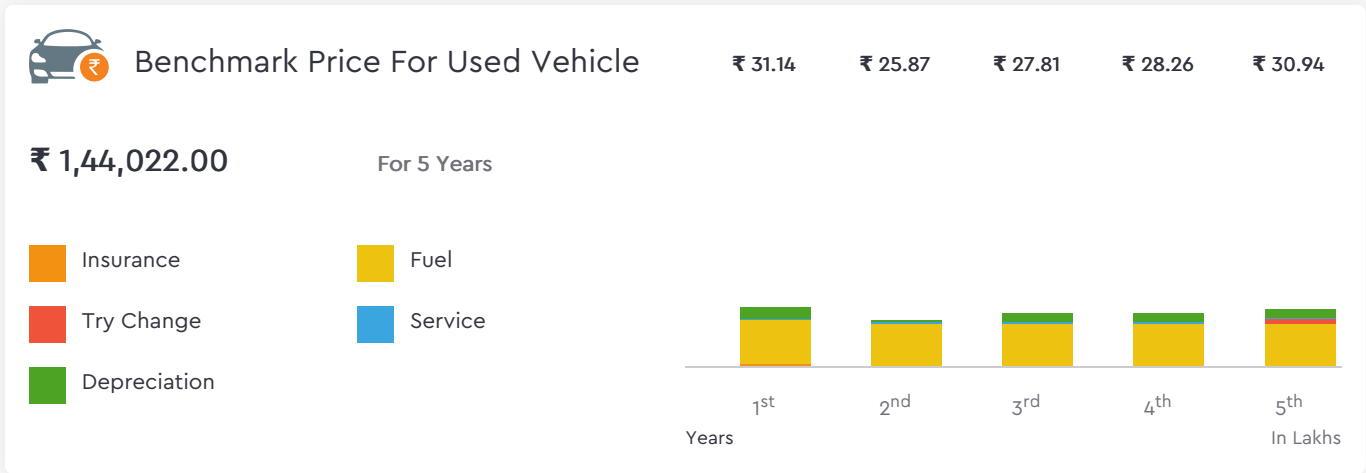

Droom's Automobile Report

droom.in

India's Most Trusted Motorplace

What We Have For You?

Honda Activa 110cc 2010

Make	Honda	Model	Activa
Year	2010	Trim	110CC
KM Driven	26314 Kms	Color	Grey
Fuel Type	Petrol	Transmission Type	Automatic
Body Type	Commuter	Price	Rs. 36400
Condition	Used	Ownership Type	Owned
Location	Pune	Registration State	N/A
Ownership Count	First Owner	DLID	1421443541

₹ 31,453.00 - ₹ 33,399.00

Automobile from individual in good condition is valued

Total Cost of Ownership

Vehicle Images

Honda Activa 110cc 2010

Honda Activa 110cc 2010

Instrumentation			
Low Fuel Level Warning	Low Fuel Level Warning		Yes

Dimensions

Wheel Base	1238mm	Overall Width	710mm
Overall Length	1761mm	Overall Height	1147mm
Ground Clearance	153mm		

Engine

Engine Displacement (cc)	109cc	Mileage	55 kmpl
Engine Type	Petrol	Number of Cylinders	1
Valves per Cylinder	2	Fuel Supply System	Carburetor
Maximum Power	8 bhp @ 7500 rpm	Maximum Torque	9 Nm @ 5500 rpm