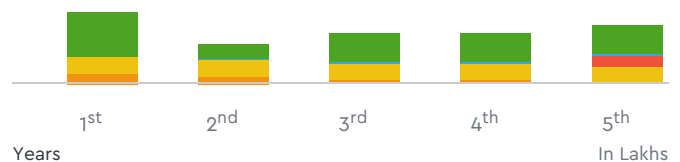

What We Have For You?

Mahindra Marazzo M6 7 STR 2019

Make	Mahindra	Model	Marazzo
Year	2019	Trim	M6 7 STR
KM Driven	60000 Kms	Color	Iceberg White
Fuel Type	Diesel	Transmission Type	Manual
Body Type	MUV	Price	Rs. 901000
Condition	Used	Ownership Type	Owned
Location	Bangalore	Registration State	N/A
Ownership Count	First Owner	DLID	1421382957

Full Circle Trust Score **6.6**

6.3

Transparency

3.2

Health

7.7

Seller

9.9

Pricing

₹ 10,05,114.00 - ₹ 10,67,286.00

Automobile from individual in good condition is valued

Total Cost of Ownership

Benchmark Price For Used Vehicle

₹ 3.17

₹ 1.72

₹ 2.31

₹ 2.28

₹ 2.66

₹ 12,13,869.00

For 5 Years

Insurance

Try Change

Depreciation

Fuel

Service