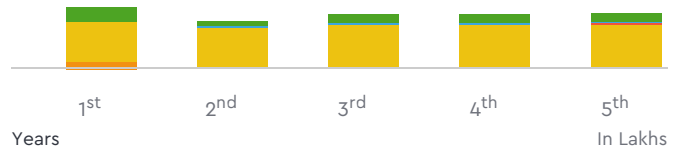

What We Have For You?

Bajaj Pulsar 220cc 2014

Make	Bajaj	Model	Pulsar
Year	2014	Trim	220CC
KM Driven	55000 Kms	Color	Black
Fuel Type	Petrol	Transmission Type	Manual
Body Type	Commuter	Price	Rs. 35000
Condition	Used	Ownership Type	N/A
Location	Delhi	Registration State	N/A
Ownership Count	First Owner	DLID	1421347944

Full Circle Trust Score **7**

5.9

Transparency

4

Health

9.8

Seller

9.1

Pricing

₹ 38,598.00 - ₹ 40,985.00

Automobile from individual in good condition is valued

Total Cost of Ownership

Benchmark Price For Used Vehicle

₹ 59.61

₹ 47.04

₹ 51.22

₹ 52.16

₹ 55.58

₹ 2,65,600.00

For 5 Years

Insurance

Try Change

Depreciation

Fuel

Service