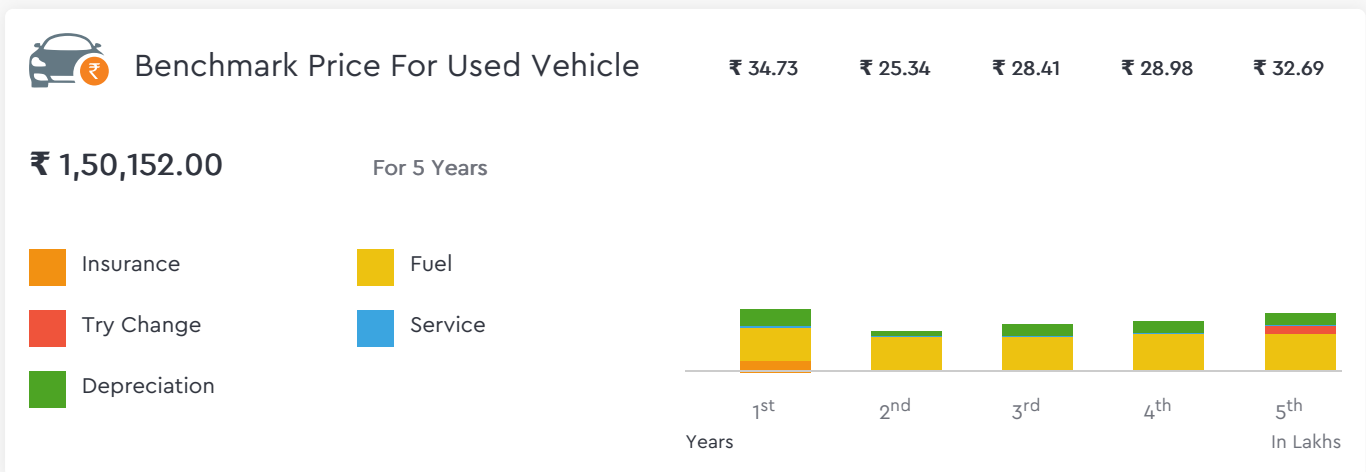

Total Cost of Ownership