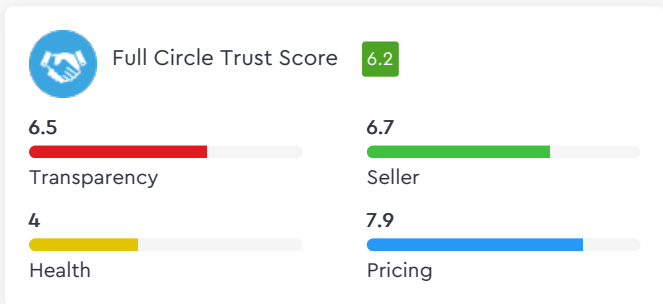

### What We Have For You?

Honda CB Shine SP 125cc 2019

Make	Honda	Model	Cb Shine Sp
Year	2019	Trim	125CC
KM Driven	1040 Kms	Color	Black
Fuel Type	Petrol	Transmission Type	Manual
Body Type	Commuter	Price	Rs. 61000
Condition	Used	Ownership Type	Owned
Location	Delhi	Registration State	N/A
Ownership Count	First Owner	DLID	<a href="#">1421330419</a>