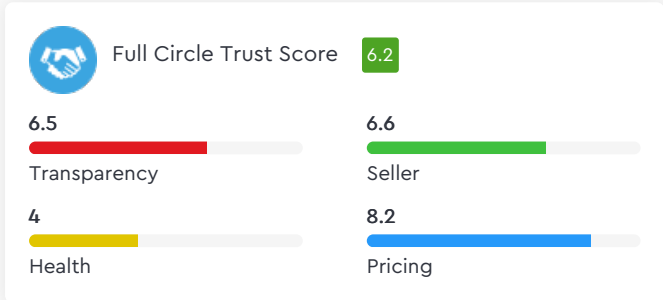

#### Honda CB Shine 125cc 2020

Make	Honda	Model	CB Shine
Year	2020	Trim	125CC
KM Driven	9670 Kms	Color	Black
Fuel Type	Petrol	Transmission Type	Manual
Body Type	Commuter	Price	Rs. 87360
Condition	Used	Ownership Type	Owned
Location	Bangalore	Registration State	N/A
Ownership Count	First Owner	DLID	<a href="#">1421302330</a>