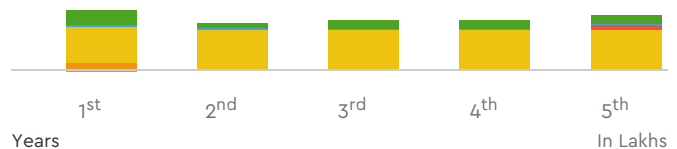

What We Have For You?

Hero Glamour 125cc 2017

Make	Hero	Model	Glamour
Year	2017	Trim	125CC
KM Driven	31000 Kms	Color	Red
Fuel Type	Petrol	Transmission Type	Manual
Body Type	Commuter	Price	Rs. 28171
Condition	Used	Ownership Type	Owned
Location	Hyderabad	Registration State	N/A
Ownership Count	First Owner	DLID	1421299780

Full Circle Trust Score **6.6**

5.9

Transparency

4

Health

9.9

Seller

7

Pricing

₹ 51,426.00 - ₹ 54,606.00

Automobile from individual in good condition is valued

Total Cost of Ownership

Benchmark Price For Used Vehicle

₹ 37.46

₹ 28.88

₹ 31.68

₹ 32.33

₹ 35.41

₹ 1,65,762.00

For 5 Years

Insurance

Try Change

Depreciation

Fuel

Service